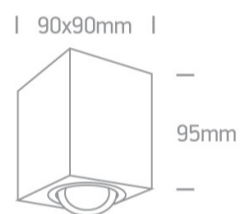

#### Dimensions

Gear

13 Wall & Ceiling

The GU10 Ceiling Lights Aluminium

12105AC/B

Black

Aluminium

Circular

Height	90mm
Diameter	95mm
Surface Ceiling	Yes
Indoor	Yes
Adjustable	2 Directions