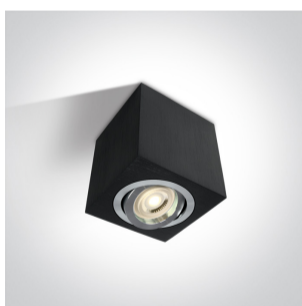

Gallery

Physical Specification

Product Type

Item Group

Family

Order Code

Colour

Material

Shape

Gear

13 Wall & Ceiling

The GU10 Ceiling Lights Aluminium

12105AC/B

Black

Aluminium

Circular