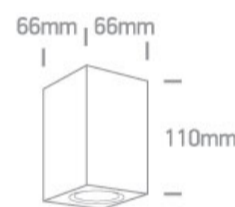

12 Wall & Ceiling>The GU10 Outdoor Cube Lights ABS+PC

67142D/B

GU10 ceiling cube, IP65.

Complies with standard EN60598-1 and any other specific standards.

Downloads

Dimensions

Physical Specification

Item Group	12 Wall & Ceiling
Family	The GU10 Outdoor Cube Lights ABS+PC
Order Code	67142D/B
Colour	Black
Material	ABS
Diffuser Material	PC
Shape	Rectangular
Length	66mm
Width	66mm
Height	110mm
Surface Ceiling	Yes
Indoor	Yes