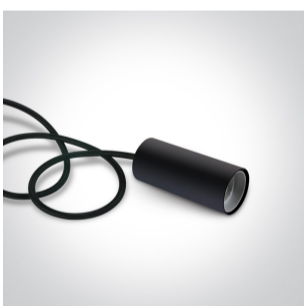

## 63124/B

20W E27 pendant.

Complies with standard EN60598-1 and any other specific standards.

### Physical Specification

Item Group	17 Pendants
Family	E27 Pendant Tubes
Order Code	63124/B
Colour	Black
Material	Aluminium
Shape	Circular
Height	95mm

Diameter	42mm
Suspended Ceiling	Yes
Indoor	Yes
Adjustable	No