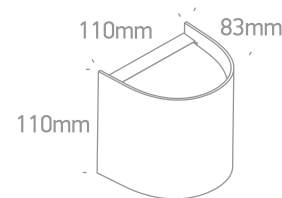

New 2023 Edition 3>Wall & Ceiling

67536A/AN

6W MR16 GU10 wall mounted decorative light.

Complies with standard EN60598-1 and any other specific standards.

Downloads

Dimensions

Physical Specification

Item Group	New 2023 Edition 3
Family	Wall & Ceiling
Order Code	67536A/AN
Colour	Anthracite
Material	ABS + PC
Shape	Rectangular
Length	110mm
Width	83mm
Height	110mm
Surface Wall	Yes
Indoor	Yes
Outdoor	Yes