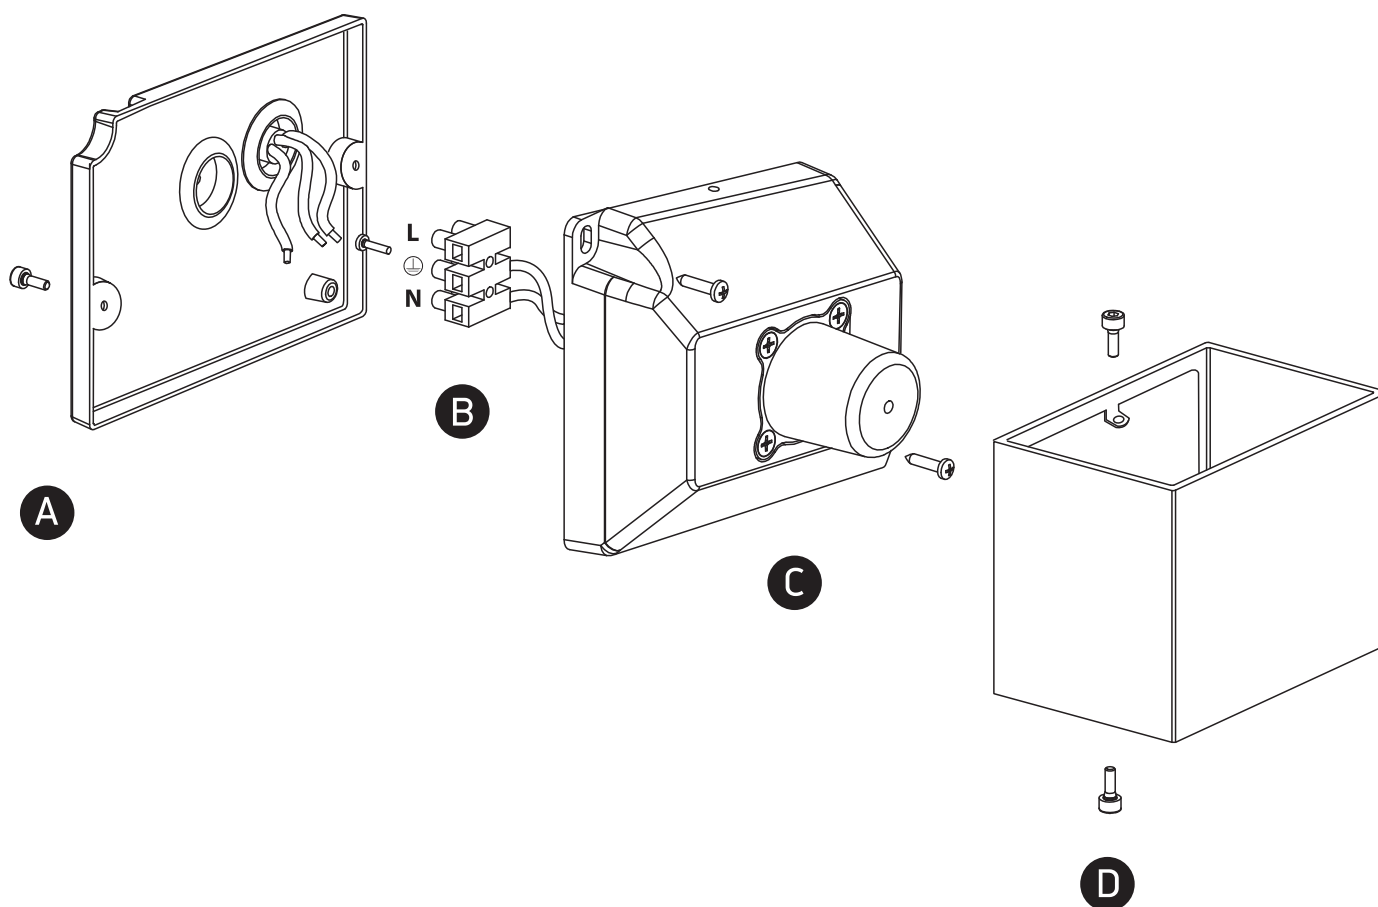

# INSTALLATION MANUAL

67398C

**ecolight**

← DARK LIGHT

100-240V | LED | 2x3W | IP54 | Die cast  
Complete with 350mA driver.

80 CRI