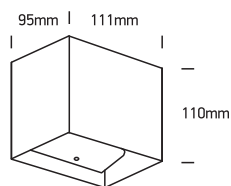

# INSTALLATION MANUAL

67398C

**ecolight**

← DARK LIGHT

100-240V | LED | 2x3W | IP54 | Die cast  
Complete with 350mA driver.

80 CRI