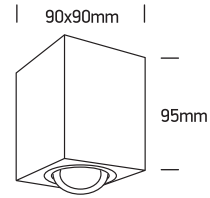

INSTALLATION MANUAL

12105AC

100-240V | MR16 | GU10 | 10W | IP20 | Aluminium | Adjustable

Warnings:

1. Make sure that the product is installed properly before connecting to electricity.
2. Do not cover the fitting.
3. Maintenance and installation should only be carried out by a professional electrician.