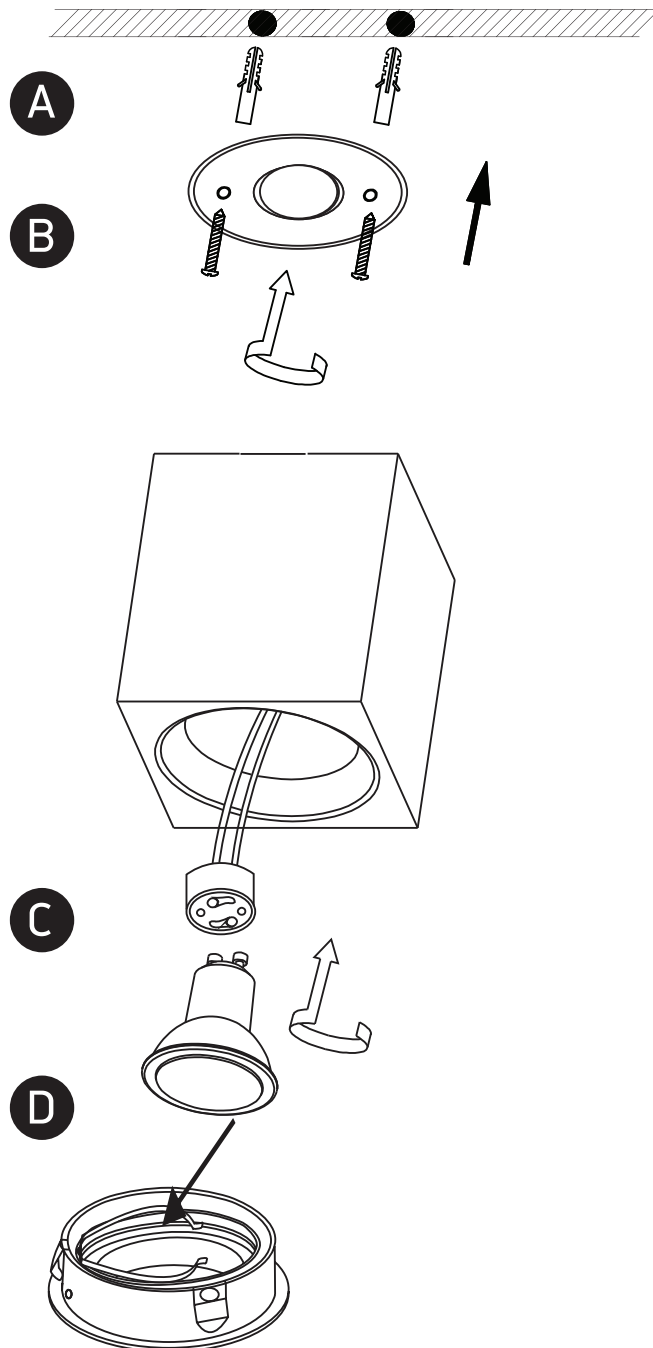

INSTALLATION MANUAL

12105AC

100-240V | MR16 | GU10 | 10W | IP20 | Aluminium | Adjustable

Warnings:

1. Make sure that the product is installed properly before connecting to electricity.
2. Do not cover the fitting.
3. Maintenance and installation should only be carried out by a professional electrician.