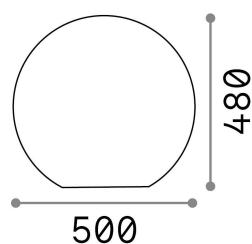

## Outdoor - Floor lamps

<b>Ean</b>	8021696191614
<b>Item</b>	SOLE PT1 D50
<b>Installation</b>	Floor lamps
<b>Guarantee</b>	5 years
<b>Gross weight</b>	5.7 kg
<b>Volume</b>	0.146016 m <sup>3</sup>

## Technical info

<b>Net weight</b>	4.5 kg
<b>Insulation class</b>	II
<b>Protection index</b>	IP44
<b>Compliance</b>	CE
<b>Operating temperature</b>	-
<b>Dimmer</b>	Determined by the light bulb
<b>Power output</b>	220-240 V AC
<b>Power supply</b>	Not required