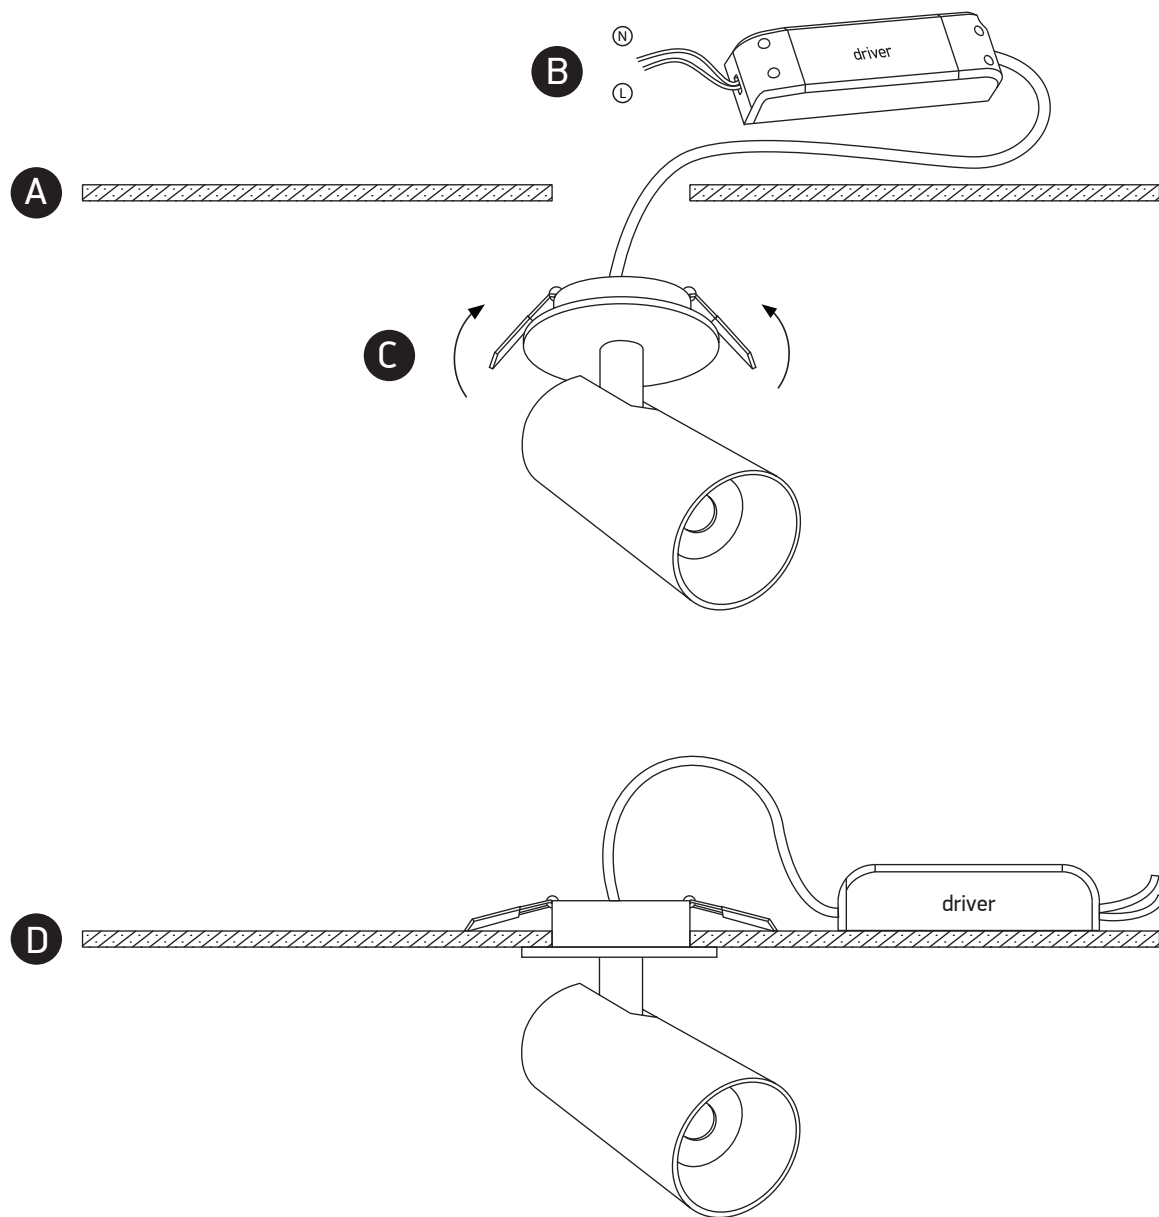

INSTALLATION MANUAL

11107RA

LED
BUILT IN

700mA | COB LED | 6,5W | IP20 | Aluminium | Adjustable
Requires 700mA driver.

Warnings:

1. Make sure that the product is installed properly before connecting to electricity.
2. Do not cover the fitting.
3. Maintenance and installation should only be carried out by a professional electrician.