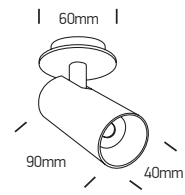

INSTALLATION MANUAL

11107RA

LED
BUILT IN

700mA | COB LED | 6,5W | IP20 | Aluminium | Adjustable
Requires 700mA driver.

Warnings:

1. Make sure that the product is installed properly before connecting to electricity.
2. Do not cover the fitting.
3. Maintenance and installation should only be carried out by a professional electrician.