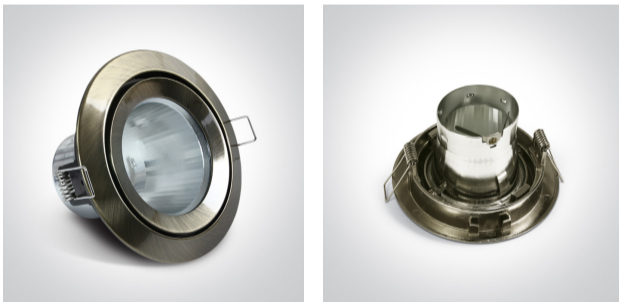

## 10105CJ/ABS/5

Recessed Dark light MR16 spot with GU5.3 lampholder.

Complies with standard EN60598-1 and any other specific standards.

Downloads

Dimensions

Gallery

Physical Specification

Product Type

Item Group

Family

Order Code

Colour

Material

Shape

Fitting

01 Recessed Spots Fixed

The Bathroom Range

10105CJ/ABS/5

Antique Brass

Die Cast

Circular

Height	65mm
Diameter	118mm
Cutout Hole Diameter	102mm
Recessed Ceiling	Yes
Depth Required	120mm
Indoor	Yes
Adjustable	No