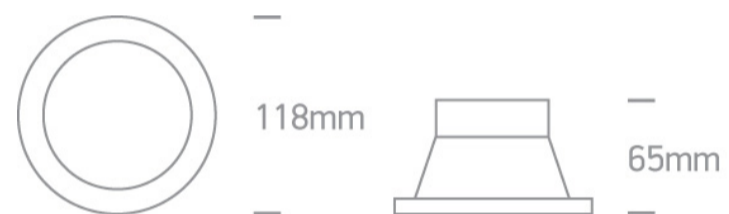

## 10105CJ/ABS/5

Recessed Dark light MR16 spot with GU5.3 lampholder.

Complies with standard EN60598-1 and any other specific standards.

Downloads

Dimensions

Gallery

Physical Specification

Product Type

Item Group

Family

Order Code

Colour

Material

Shape

Fitting

01 Recessed Spots Fixed

The Bathroom Range

10105CJ/ABS/5

Antique Brass

Die Cast

Circular

Height	65mm
Diameter	118mm
Cutout Hole Diameter	102mm
Recessed Ceiling	Yes
Depth Required	120mm
Indoor	Yes
Adjustable	No