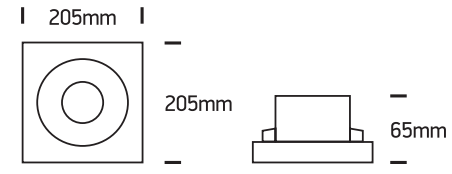

INSTALLATION MANUAL

11105GT5

100-240V | 10W | MR16 | GU10 | IP20 | Gypsum | Adjustable

one
LIGHT

Warnings:

1. Make sure that the product is installed properly before connecting to electricity.
2. Do not cover the fitting.
3. Maintenance and installation should only be carried out by a professional electrician.