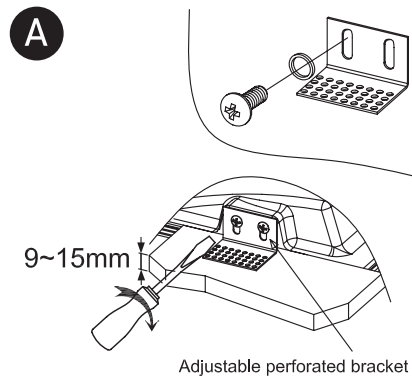

INSTALLATION MANUAL

11105GT5

100-240V | 10W | MR16 | GU10 | IP20 | Gypsum | Adjustable

one
LIGHT

Warnings:

1. Make sure that the product is installed properly before connecting to electricity.
2. Do not cover the fitting.
3. Maintenance and installation should only be carried out by a professional electrician.