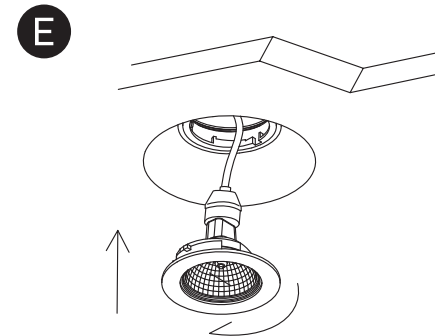

INSTALLATION MANUAL

11105GT5

100-240V | 10W | MR16 | GU10 | IP20 | Gypsum | Adjustable

one
LIGHT

Warnings:

1. Make sure that the product is installed properly before connecting to electricity.
2. Do not cover the fitting.
3. Maintenance and installation should only be carried out by a professional electrician.