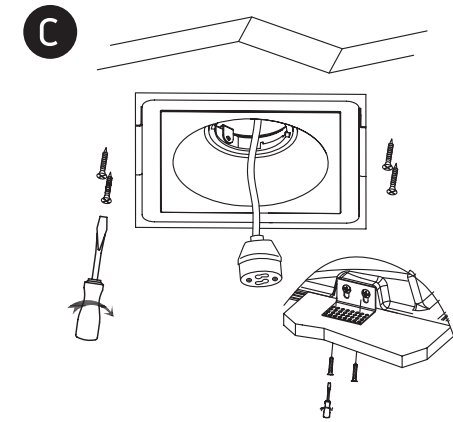

INSTALLATION MANUAL

11105GT5

100-240V | 10W | MR16 | GU10 | IP20 | Gypsum | Adjustable

one
LIGHT

Warnings:

1. Make sure that the product is installed properly before connecting to electricity.
2. Do not cover the fitting.
3. Maintenance and installation should only be carried out by a professional electrician.