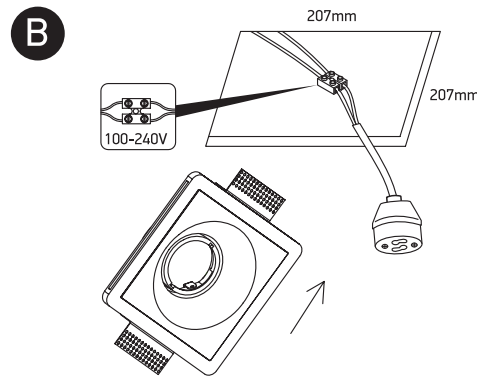

INSTALLATION MANUAL

11105GT5

100-240V | 10W | MR16 | GU10 | IP20 | Gypsum | Adjustable

one
LIGHT

Warnings:

1. Make sure that the product is installed properly before connecting to electricity.
2. Do not cover the fitting.
3. Maintenance and installation should only be carried out by a professional electrician.