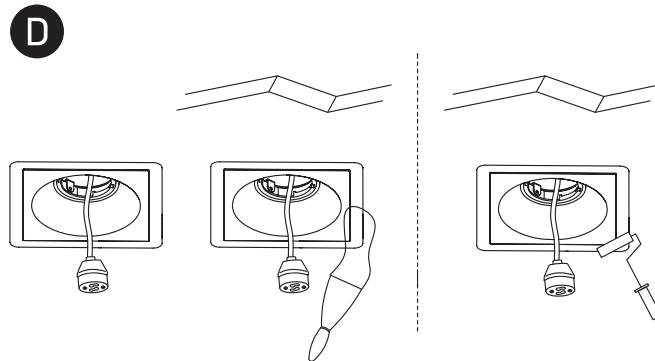

INSTALLATION MANUAL

11105GT5

100-240V | 10W | MR16 | GU10 | IP20 | Gypsum | Adjustable

one
LIGHT

Warnings:

1. Make sure that the product is installed properly before connecting to electricity.
2. Do not cover the fitting.
3. Maintenance and installation should only be carried out by a professional electrician.