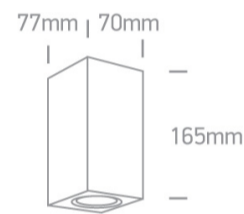

12 Wall & Ceiling>The GU10 Outdoor Cube Lights Die cast

67426A/B

2x10W MR16 GU10 Outdoor Cube Lights.

Complies with standard EN60598-1 and any other specific standards

Downloads

Dimensions

Physical Specification

Item Group	12 Wall & Ceiling
Family	The GU10 Outdoor Cube Lights Die cast
Order Code	67426A/B
Colour	Black
Material	Die Cast
Shape	Rectangular
Length	70mm
Width	77mm
Height	165mm
Surface Wall	Yes
Indoor	Yes
Outdoor	Yes