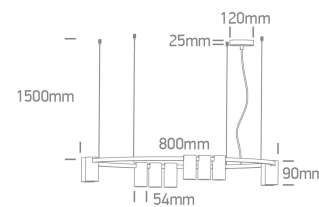

New 2025 Edition 2>Pendants

63146C/BBS

10x7W GU10 pendant.

Complies with standard EN60598-1 and any other specific standards.

Downloads

Dimensions

Physical Specification

Item Group	New 2025 Edition 2
Family	Pendants
Order Code	63146C/BBS
Colour	Brushed Brass
Material	Aluminium
Shape	Circular
Height	1500mm
Diameter	800mm
Suspended Ceiling	Yes
Indoor	Yes
Adjustable	No

Gear	No
Fitting + Driver	
Input Voltage	100-240V
50 Hz	Yes
60 Hz	Yes
Safety Class	
Power(Watts)	10x7W
IP Rating	IP20
Light Source	Replaceable lamp
Lamp Holder	GU10
Number of Lamps	10
Dimmable	N/A
F Mark	