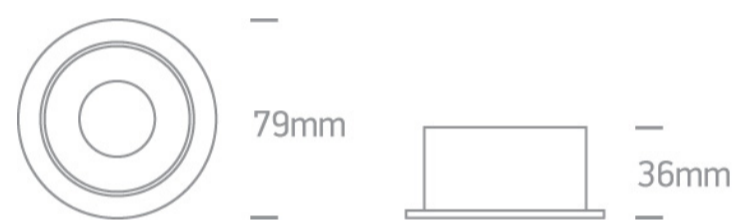

## 11105M/W/B

White Body Black Reflector Adjustable Dark Light Recessed MR16 spot with GU10 lampholder.

Complies with standard EN60598-1 and any other specific standards.

### Dimensions

### Physical Specification

Product Type	Fitting
Item Group	03 Recessed Spots Adjustable
Family	The Chill Out Range
Order Code	11105M/W/B
Colour	White-Black
Material	Aluminium
Shape	Circular

Height	36mm
Diameter	79mm
Cutout Hole Diameter	70mm
Recessed Ceiling	Yes
Depth Required	120mm
Indoor	Yes
Adjustable	1 Direction