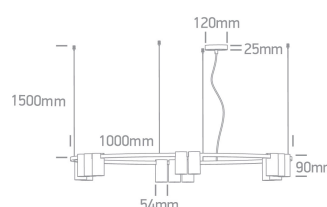

## 63146D/B

15x7W GU10 pendant.

Complies with standard EN60598-1 and any other specific standards.

Downloads

Dimensions

Physical Specification

Item Group	New 2025 Edition 2
Family	Pendants
Order Code	63146D/B
Colour	Black
Material	Aluminium
Shape	Circular
Height	1500mm
Diameter	1000mm
Suspended Ceiling	Yes
Indoor	Yes
Adjustable	No