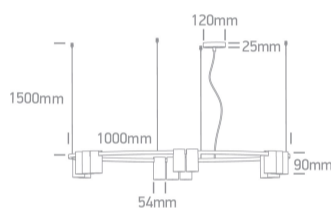

## 63146D/BBS

15x7W GU10 pendant.

Complies with standard EN60598-1 and any other specific standards.

### Dimensions

### Physical Specification

Item Group	New 2025 Edition 2
Family	Pendants
Order Code	63146D/BBS
Colour	Brushed Brass
Material	Aluminium
Shape	Circular
Height	1500mm
Diameter	1000mm
Suspended Ceiling	Yes
Indoor	Yes
Adjustable	No