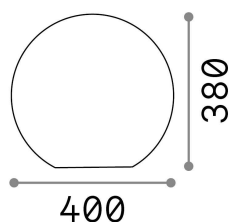

## Outdoor - Floor lamps

|                     |                         |
|---------------------|-------------------------|
| <b>Ean</b>          | 8021696191621           |
| <b>Item</b>         | SOLE PT1 D40            |
| <b>Installation</b> | Floor lamps             |
| <b>Guarantee</b>    | 5 years                 |
| <b>Gross weight</b> | 4.5 kg                  |
| <b>Volume</b>       | 0.074088 m <sup>3</sup> |