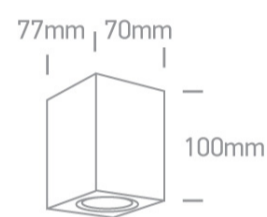

13 Wall & Ceiling>The GU10 Outdoor Cube Lights Die cast

67426/AN

7W MR16 GU10 Die Cast, GU10 Outdoor Cube Lights.

Complies with standard EN60598-1 and any other specific standards

Downloads

Dimensions

Physical Specification

Item Group	13 Wall & Ceiling
Family	The GU10 Outdoor Cube Lights Die cast
Order Code	67426/AN
Colour	Anthracite
Material	Die Cast
Shape	Circular
Surface Wall	Yes
Indoor	Yes
Outdoor	Yes
Adjustable	No

Electrical Characteristics