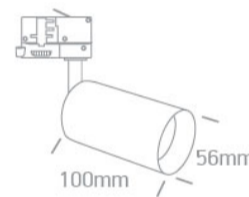

New 2025 Edition 2>Track Lights

65105DT/B

10W Dark Light GU10 Track Spot Range complete with black and brass reflectors.

Complies with standard EN60598-1 and any other specific standards.

Downloads

Dimensions

Gallery

Physical Specification

Item Group	New 2025 Edition 2
Family	Track Lights
Order Code	65105DT/B
Colour	Black
Material	Aluminium
Shape	Circular
Height	100mm

Diameter	56mm
Track mounted	Yes
Indoor	Yes
Adjustable	2 Directions

Electrical Characteristics

Gear	No
------	----

Fitting + Driver

Input Voltage	100-240V
50 Hz	Yes
60 Hz	Yes
Safety Class	
Power(Watts)	10W
IP Rating	IP20
Light Source	Replaceable lamp
Lamp Holder	GU10
Number of Lamps	1
Dimmable	N/A
F Mark	