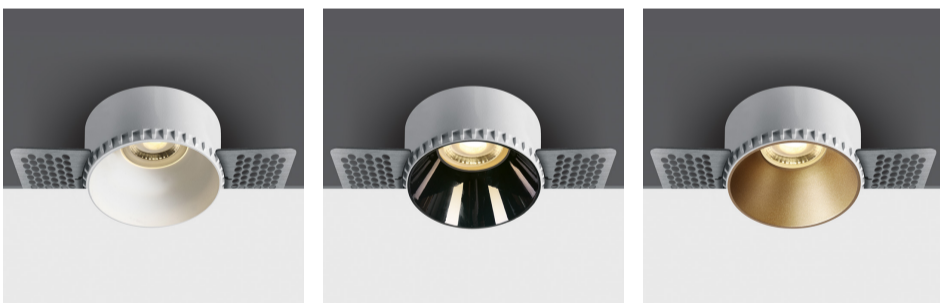

01 Recessed Spots Fixed > The Trimless Chill Out Range Round

10105RM

Trimless Recessed dark light MR16 spot with interchangeable reflector and GU10 lampholder.

Reflector must be order seperately.

Complies with standard EN60598-1 and any other specific standards.

Downloads

Dimensions

Gallery

Must be ordered separately

050099/B

050099/BS

050099/CU

050099/DC

050099/G

050099/GL

050099/W

Physical Specification

Item Group	01 Recessed Spots Fixed
Family	The Trimless Chill Out Range Round
Order Code	10105RM
Colour	White
Material	Die Cast
Shape	Circular
Height	40mm
Diameter	60mm
Cutout Hole Diameter	90mm
Recessed trimless ceiling	Yes
Depth Required	130mm
Indoor	Yes
Adjustable	No