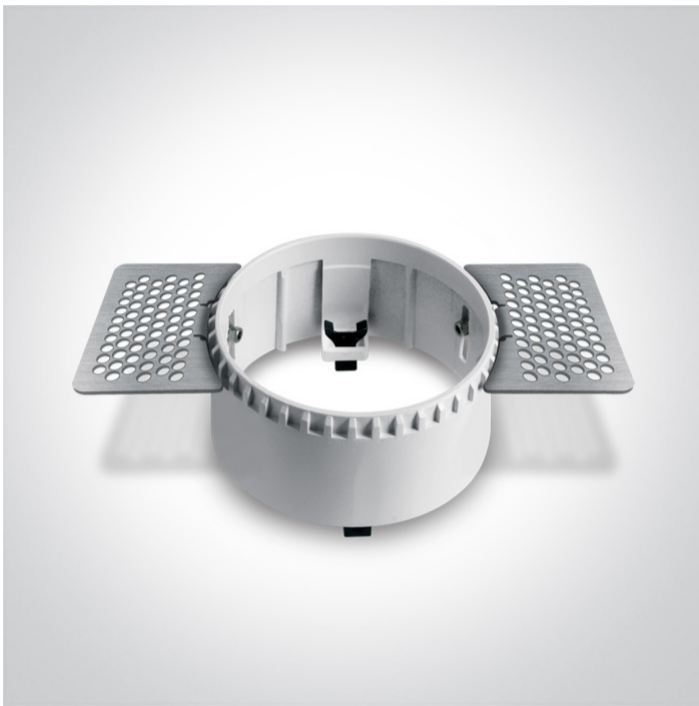

01 Recessed Spots Fixed > The Trimless Chill Out Range Round

10105RM

Trimless Recessed dark light MR16 spot with interchangeable reflector and GU10 lampholder.

Reflector must be order seperately.

Complies with standard EN60598-1 and any other specific standards.

Downloads

Dimensions

Gallery

Must be ordered separately

050099/B

050099/BS

050099/CU

050099/DC

050099/G

050099/GL

050099/W

Physical Specification

Item Group	01 Recessed Spots Fixed
Family	The Trimless Chill Out Range Round
Order Code	10105RM
Colour	White
Material	Die Cast
Shape	Circular
Height	40mm
Diameter	60mm
Cutout Hole Diameter	90mm
Recessed trimless ceiling	Yes
Depth Required	130mm
Indoor	Yes
Adjustable	No