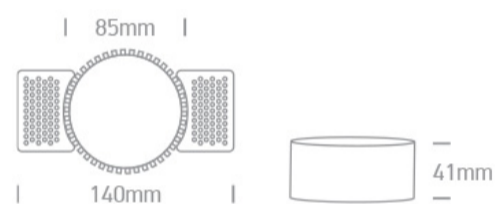

01 Recessed Spots Fixed > The Trimless Chill Out Range Round

10105RM

Trimless Recessed dark light MR16 spot with interchangeable reflector and GU10 lampholder.

Reflector must be order seperately.

Complies with standard EN60598-1 and any other specific standards.

Downloads

Dimensions

Gallery

Must be ordered separately

050099/B

050099/BS

050099/CU

050099/DC

050099/G

050099/GL

050099/W

Physical Specification

Item Group	01 Recessed Spots Fixed
Family	The Trimless Chill Out Range Round
Order Code	10105RM
Colour	White
Material	Die Cast
Shape	Circular
Height	40mm
Diameter	60mm
Cutout Hole Diameter	90mm
Recessed trimless ceiling	Yes
Depth Required	130mm
Indoor	Yes
Adjustable	No

Illumination Data

Illumination Diagram

Dark Light

Yes

Packing Info

Box Length

10cm

Box Width