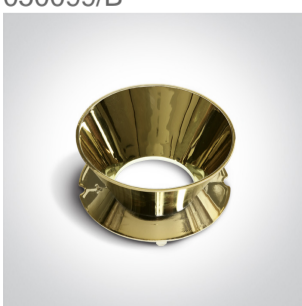

01 Recessed Spots Fixed > The Trimless Chill Out Range Round

10105RM

Trimless Recessed dark light MR16 spot with interchangeable reflector and GU10 lampholder.

Reflector must be order seperately.

Complies with standard EN60598-1 and any other specific standards.

Downloads

Dimensions

Gallery

Must be ordered separately

050099/B

050099/BS

050099/CU

050099/DC

050099/G

050099/GL

050099/W

Physical Specification

Item Group	01 Recessed Spots Fixed
Family	The Trimless Chill Out Range Round
Order Code	10105RM
Colour	White
Material	Die Cast
Shape	Circular
Height	40mm
Diameter	60mm
Cutout Hole Diameter	90mm
Recessed trimless ceiling	Yes
Depth Required	130mm
Indoor	Yes
Adjustable	No