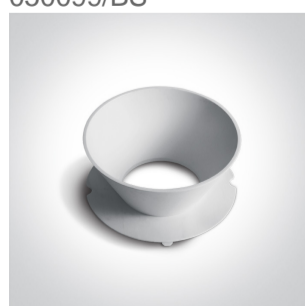

01 Recessed Spots Fixed > The Trimless Chill Out Range Round

10105RM

Trimless Recessed dark light MR16 spot with interchangeable reflector and GU10 lampholder.

Reflector must be order seperately.

Complies with standard EN60598-1 and any other specific standards.

Downloads

Dimensions

Gallery

Must be ordered separately

050099/B

050099/BS

050099/CU

050099/DC

050099/G

050099/GL

050099/W

Physical Specification

Item Group	01 Recessed Spots Fixed
Family	The Trimless Chill Out Range Round
Order Code	10105RM
Colour	White
Material	Die Cast
Shape	Circular
Height	40mm
Diameter	60mm
Cutout Hole Diameter	90mm
Recessed trimless ceiling	Yes
Depth Required	130mm
Indoor	Yes
Adjustable	No