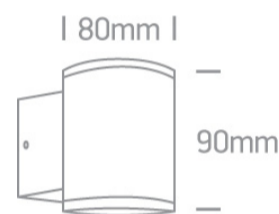

13 Wall & Ceiling>The GU10 Outdoor Wall Lights Die cast

67400A/AN

35W MR16 GU10 Die Cast, Outdoor Wall Lights.

Complies with standard EN60598-1 and any other specific standards

Downloads

Dimensions

Physical Specification

Item Group	13 Wall & Ceiling
Family	The GU10 Outdoor Wall Lights Die cast
Order Code	67400A/AN
Colour	Anthracite
Material	Die Cast
Shape	Circular
Height	90mm
Diameter	80mm
Surface Wall	Yes
Indoor	Yes
Outdoor	Yes
Adjustable	No