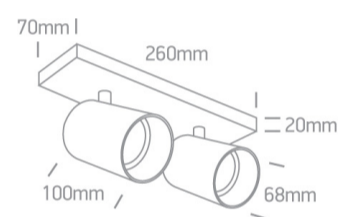

18 Decorative>The Retro GU10 Spots

65205N/W

2x10W Retro surface wall and ceiling decorative MR16 GU10 Spot.

Complies with standard EN60598-1 and any other specific standards.

Downloads

Dimensions

Physical Specification

Item Group	18 Decorative
Family	The Retro GU10 Spots
Order Code	65205N/W
Colour	White
Material	Aluminium
Shape	Rectangular
Length	260mm
Width	70mm
Height	20mm
Surface Ceiling	Yes
Surface Wall	Yes
Indoor	Yes

Adjustable

2 Directions

Electrical Characteristics

Gear

No

Fitting + Driver

Input Voltage

100-240V

30,5cm

Box Width

12,5cm

Box Height

8,5cm

Box Weight

1,020kg

Pcs/Carton