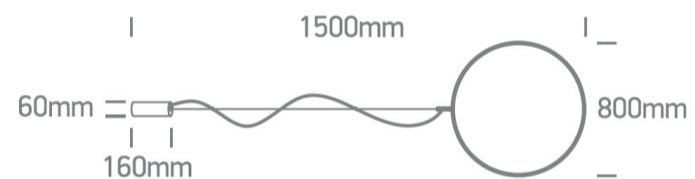

New 2025 Edition 2>Decorative

63152C/B/W

40W LED suspended light.

Complete with dimmable driver.

Complies with standard EN60598-1 and any other specific standards.

Downloads

Dimensions

Physical Specification

Item Group	New 2025 Edition 2
Family	Decorative
Order Code	63152C/B/W
Colour	Black
Material	Aluminium
Shape	Circular
Diameter	800mm
Suspended Ceiling	Yes
Indoor	Yes

Electrical Characteristics

Gear	Built In
Fitting + Driver	
Input Voltage	220-240V
50 Hz	Yes
60 Hz	Yes
Safety Class	
Power(Watts)	40W
IP Rating	IP20
Light Source	LED built in
Dimmable	Yes
Dimmer type	Triac
F Mark	

Fitting	
Input Type	Constant Current
IP Rating	IP20
Light Source	LED built in
LED Type	SMD

Gear	
Gear Type	Led Driver
Input Voltage	220-240V
50 Hz	Yes
60 Hz	Yes
Output	1050mA
IP Rating	IP20

Illumination Data

Colour Temperature	3000K
Lumen Output	2800lm

Light Efficiency

70lm/W

CRI

80

Packing Info

Pcs/Carton

1