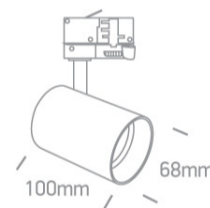

09 Track Lights>The Dark Light GU10 Range Round

65105NT/B

10W Dark Light GU10 Track Spot Range .

Complies with standard EN60598-1 and any other specific standards.

Downloads

Dimensions

Related items

40002A/B

40003A/B

Physical Specification

Item Group	09 Track Lights
Family	The Dark Light GU10 Range Round
Order Code	65105NT/B
Colour	Black
Material	Aluminium
Shape	Circular
Height	100mm

Diameter	68mm
Track mounted	Yes
Indoor	Yes
Adjustable	2 Directions

Electrical Characteristics

Gear	No
------	----

Fitting + Driver

Input Voltage	100-240V
50 Hz	Yes
60 Hz	Yes
Safety Class	
Power(Watts)	10W
IP Rating	IP20
Light Source	Replaceable lamp
Lamp Holder	GU10
Number of Lamps	1
Dimmable	N/A
F Mark	

Illumination Data

Illumination Diagram	
Dark Light	Yes

Packing Info

Box Length	15cm
Box Width	13cm
Box Height	8,5cm
Pcs/Carton	24

Barcode

5291889055778

HS Code

9405409900