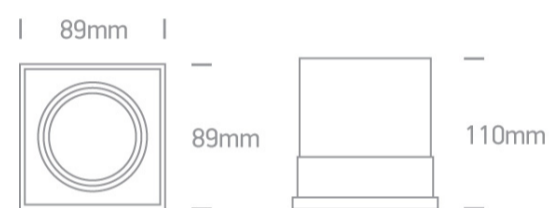

03 Recessed Spots Adjustable > Trimless Box

51010TR/W

Recessed Trimless adjustable MR16 spot with GU10 lamp holder.

Complies with standard EN60598-1 and any other specific standards.

Downloads

Dimensions

Gallery

Physical Specification

Product Type

Fitting

Item Group

03 Recessed Spots Adjustable

Family

Trimless Box

Order Code

51010TR/W

Colour

White

Material

Die Cast

Shape

Rectangular

Length	89mm
Width	89mm
Height	110mm
Cutout Hole Width	97,5mm
Cutout Hole Length	97,5mm
Recessed trimless ceiling	Yes
Depth Required	150mm
Indoor	Yes
Adjustable	2 Directions

Illumination Data

Illumination Diagram	
----------------------	---

Packing Info

Box Length	15cm
Box Width	15cm
Box Height	14cm
Box Weight	0,825Kg
Pcs/Carton	16
Barcode	5291889019251
HS Code	9405409900

Energy Label