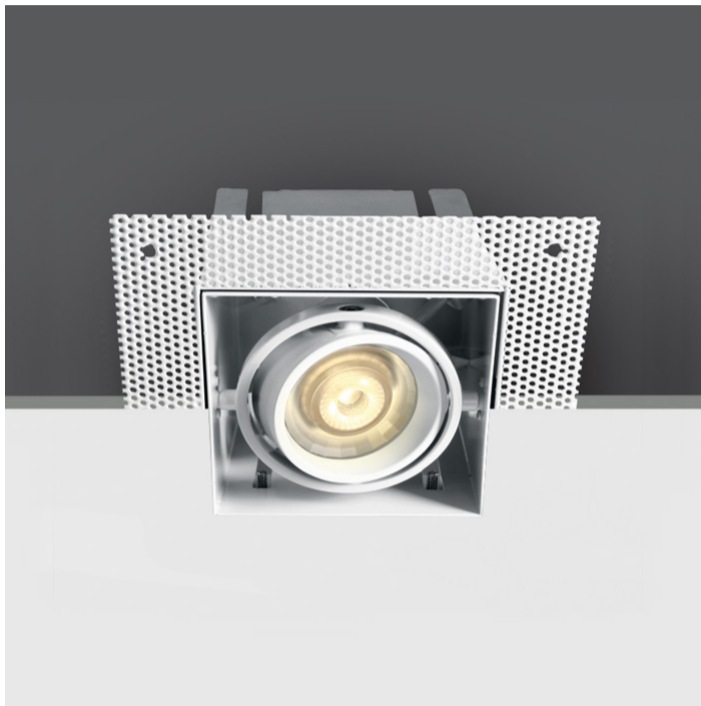

03 Recessed Spots Adjustable > Trimless Box

51010TR/W

Recessed Trimless adjustable MR16 spot with GU10 lamp holder.

Complies with standard EN60598-1 and any other specific standards.

Downloads

Dimensions

Gallery

Physical Specification

Product Type

Fitting

Item Group

03 Recessed Spots Adjustable

Family

Trimless Box

Order Code

51010TR/W

Colour

White

Material

Die Cast

Shape

Rectangular

Length	89mm
Width	89mm
Height	110mm
Cutout Hole Width	97,5mm
Cutout Hole Length	97,5mm
Recessed trimless ceiling	Yes
Depth Required	150mm
Indoor	Yes
Adjustable	2 Directions