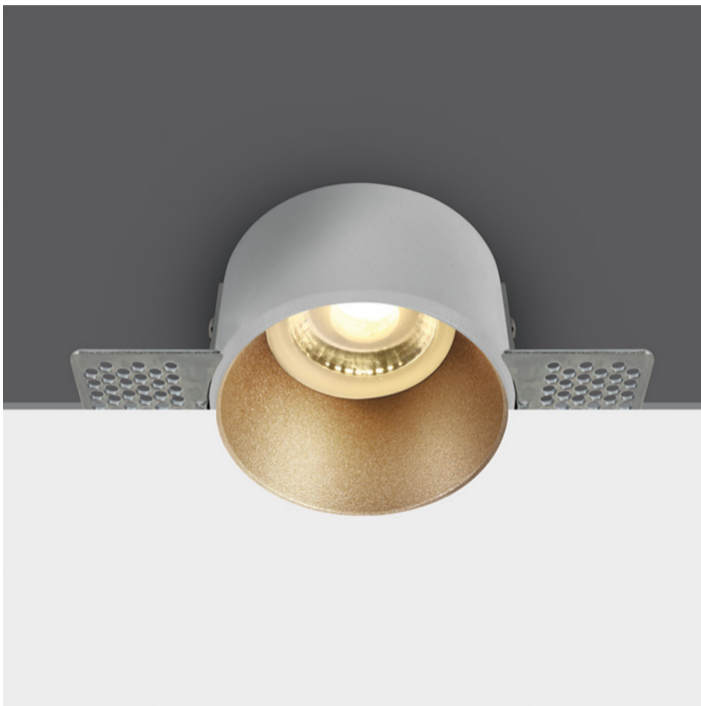

01 Recessed Spots Fixed > The Trimless Chill Out Range Aluminium

## 10105TR/BS

Trimless Dark Light Recessed MR16 spot with GU10 lampholder.

Complies with standard EN60598-1 and any other specific standards.