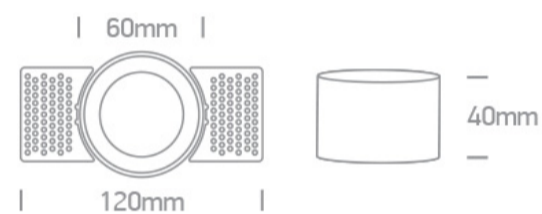

## 10105TR/BS

Trimless Dark Light Recessed MR16 spot with GU10 lampholder.

Complies with standard EN60598-1 and any other specific standards.

### Dimensions

### Physical Specification

Item Group	01 Recessed Spots Fixed
Family	The Trimless Chill Out Range Aluminium
Order Code	10105TR/BS
Colour	Brass
Material	Aluminium
Shape	Circular
Height	40mm

Diameter	60mm
Cutout Hole Diameter	70mm
Recessed trimless ceiling	Yes
Depth Required	120mm
Indoor	Yes
Adjustable	No