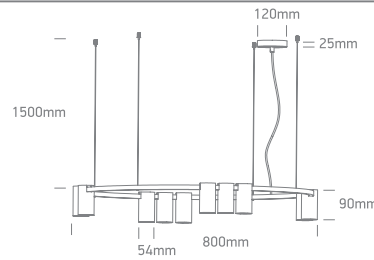

INSTALLATION MANUAL

63146C

100-240V | MR16 | GU10 | 10x7W | IP20 | Aluminium

Warnings:

1. Make sure that the product is installed properly before connecting to electricity.
2. Do not cover the fitting.
3. Maintenance and installation should only be carried out by a professional electrician.