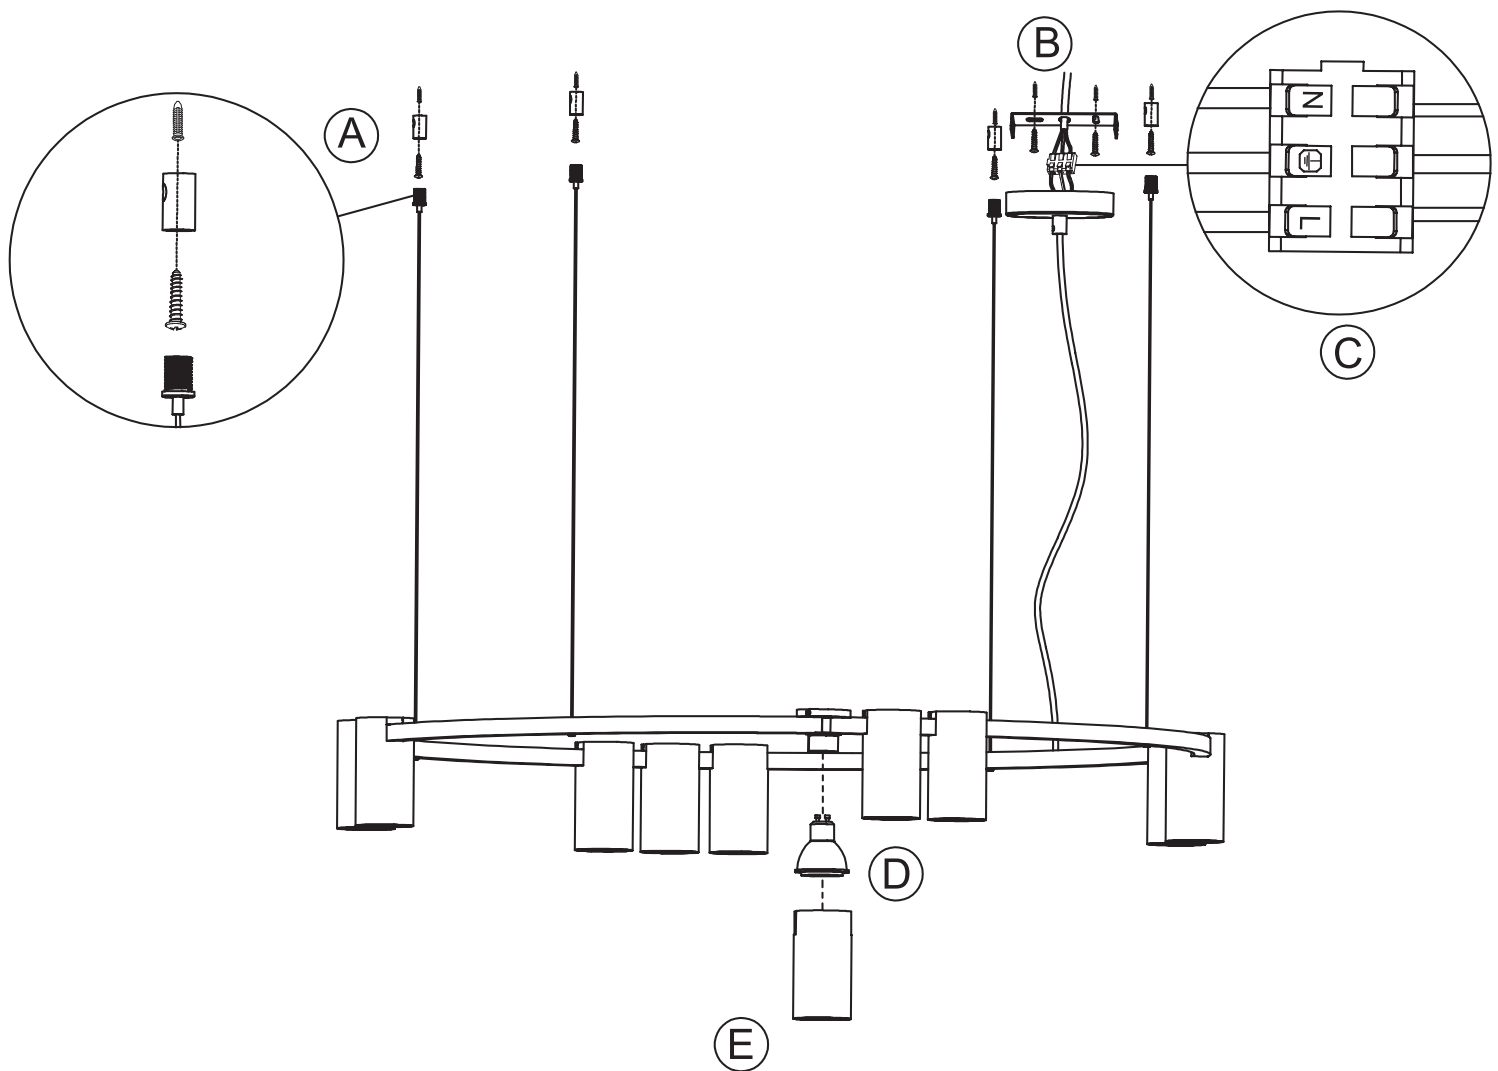

INSTALLATION MANUAL

63146C

100-240V | MR16 | GU10 | 10x7W | IP20 | Aluminium

Warnings:

1. Make sure that the product is installed properly before connecting to electricity.
2. Do not cover the fitting.
3. Maintenance and installation should only be carried out by a professional electrician.