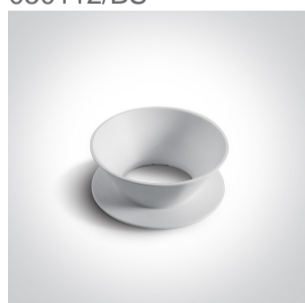

13 Wall & Ceiling>The Chill Out Cylinder GU10

12105M/B

10W MR16 GU10 Black cylinder downlight.

Reflector must be ordered separately.

Complies with standard EN60598-1 and any other specific standards.

Downloads

Dimensions

Must be ordered separately

050112/ABS

050112/B

050112/BS

050112/CU

050112/DC

050112/G

050112/GL

050112/W

Physical Specification

Item Group	13 Wall & Ceiling
Family	The Chill Out Cylinder GU10
Order Code	12105M/B
Colour	Black
Material	Aluminium
Shape	Circular
Height	135mm
Diameter	75mm
Surface Ceiling	Yes
Indoor	Yes
Adjustable	No