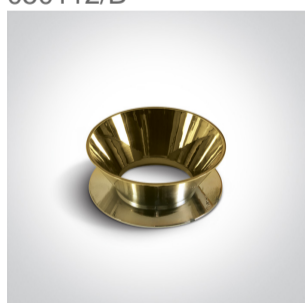

13 Wall & Ceiling>The Chill Out Cylinder GU10

12105M/B

10W MR16 GU10 Black cylinder downlight.

Reflector must be ordered separately.

Complies with standard EN60598-1 and any other specific standards.

Downloads

Dimensions

Must be ordered separately

050112/ABS

050112/B

050112/BS

050112/CU

050112/DC

050112/G

050112/GL

050112/W

Physical Specification

Item Group	13 Wall & Ceiling
Family	The Chill Out Cylinder GU10
Order Code	12105M/B
Colour	Black
Material	Aluminium
Shape	Circular
Height	135mm
Diameter	75mm
Surface Ceiling	Yes
Indoor	Yes
Adjustable	No