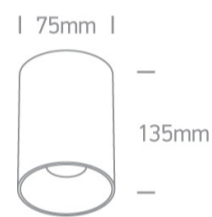

13 Wall & Ceiling>The Chill Out Cylinder GU10

12105M/B

10W MR16 GU10 Black cylinder downlight.

Reflector must be ordered separately.

Complies with standard EN60598-1 and any other specific standards.

Downloads

Dimensions

Must be ordered separately

050112/ABS

050112/B

050112/BS

050112/CU

050112/DC

050112/G

050112/GL

050112/W

Physical Specification

Item Group	13 Wall & Ceiling
Family	The Chill Out Cylinder GU10
Order Code	12105M/B
Colour	Black
Material	Aluminium
Shape	Circular
Height	135mm
Diameter	75mm
Surface Ceiling	Yes
Indoor	Yes
Adjustable	No