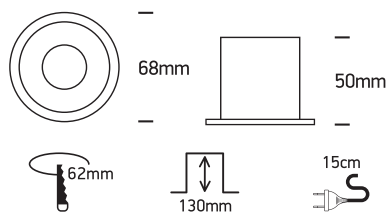

INSTALLATION MANUAL

10105D8

100-240V | MR16 | GU10 | 10W | IP20 | Aluminium

Warnings:

1. Make sure that the product is installed properly before connecting to electricity.
2. Do not cover the fitting.
3. Maintenance and installation should only be carried out by a professional electrician.