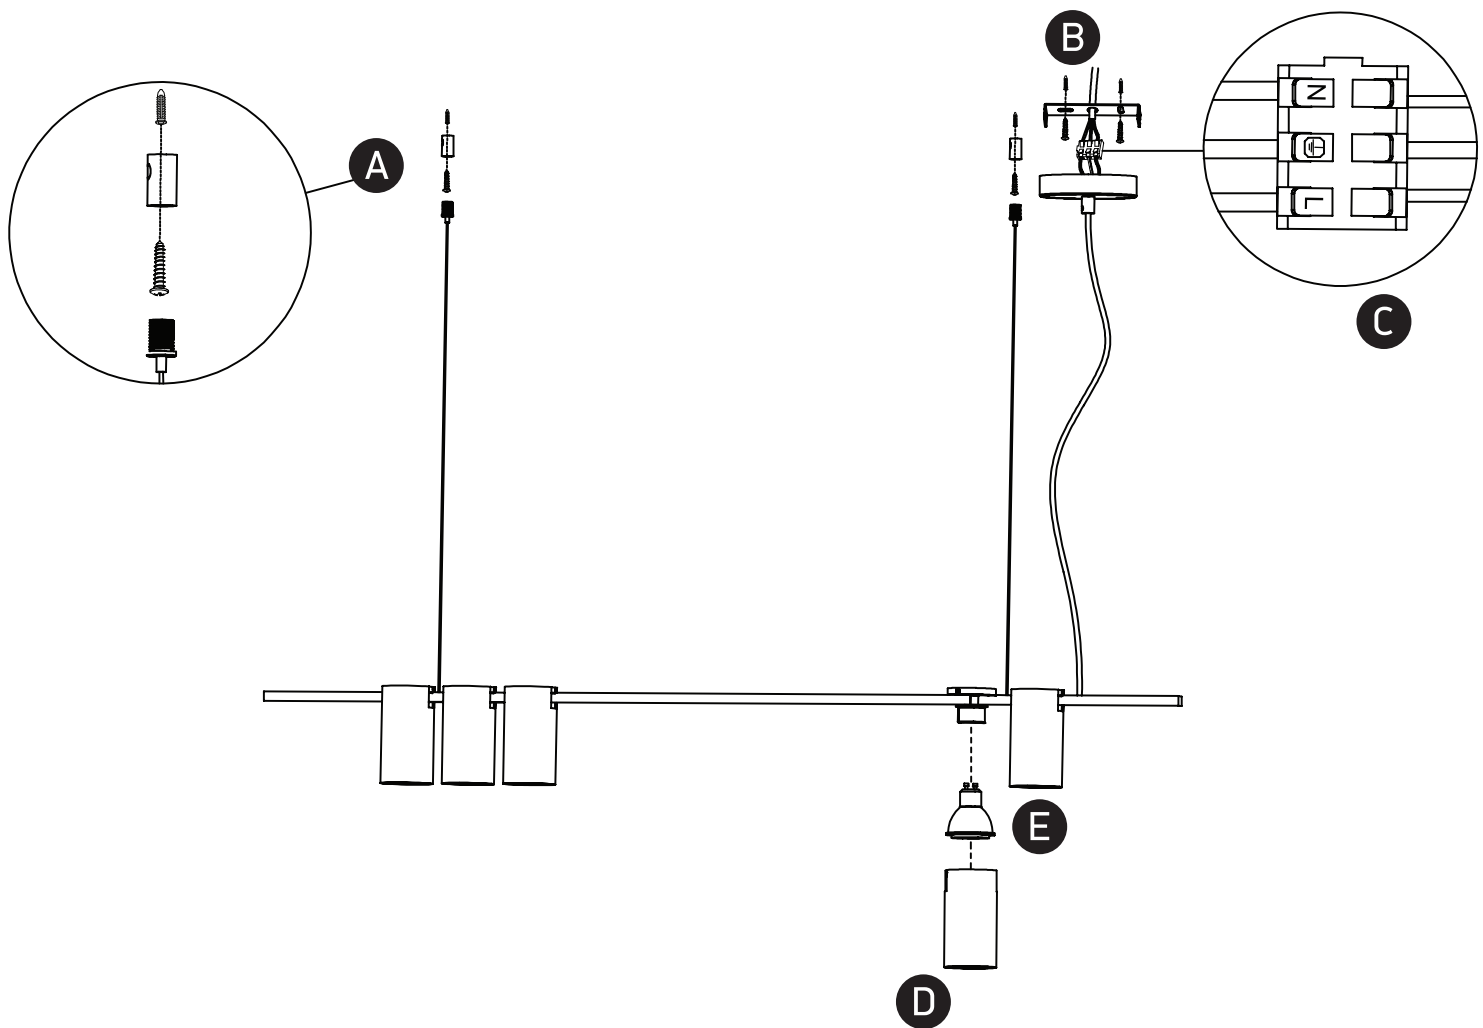

# INSTALLATION MANUAL

63146A

100-240V | MR16 | GU10 | 5x7W | IP20 | Aluminium

## Warnings:

1. Make sure that the product is installed properly before connecting to electricity.
2. Do not cover the fitting.
3. Maintenance and installation should only be carried out by a professional electrician.