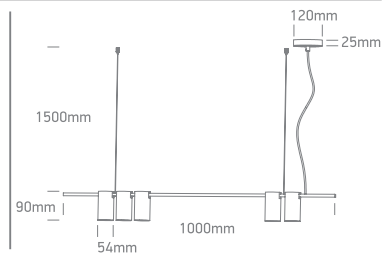

# INSTALLATION MANUAL

63146A

100-240V | MR16 | GU10 | 5x7W | IP20 | Aluminium