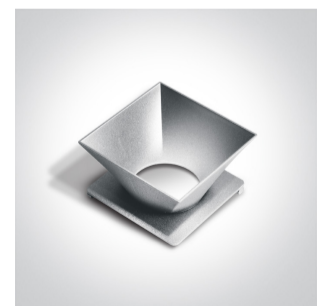

01 Recessed Spots Fixed > The Chill Out Trimless Range

50105RM

Trimless Recessed dark light MR16 spot with interchangeable reflector and GU10 lampholder.

Reflector must be order seperately.

Complies with standard EN60598-1 and any other specific standards.

Downloads

Dimensions

Gallery

Must be ordered separately

050098/B

050098/BS

050098/C

050098/CU

050098/G

050098/GL

050098/W

Physical Specification

Product Type	Gear
Item Group	01 Recessed Spots Fixed
Family	The Chill Out Trimless Range
Order Code	50105RM
Colour	White
Material	Die Cast
Shape	Circular
Height	40mm
Diameter	60mm
Cutout Hole Width	85mm
Cutout Hole Length	75mm
Recessed trimless ceiling	Yes
Depth Required	130mm
Indoor	Yes
Adjustable	No