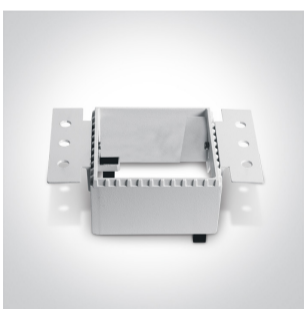

01 Recessed Spots Fixed > The Chill Out Trimless Range

50105RM

Trimless Recessed dark light MR16 spot with interchangeable reflector and GU10 lampholder.

Reflector must be order seperately.

Complies with standard EN60598-1 and any other specific standards.

Downloads

Dimensions

Gallery

Must be ordered separately

050098/B

050098/BS

050098/C

050098/CU

050098/G

050098/GL

050098/W

Physical Specification

Product Type	Gear
Item Group	01 Recessed Spots Fixed
Family	The Chill Out Trimless Range
Order Code	50105RM
Colour	White
Material	Die Cast
Shape	Circular
Height	40mm
Diameter	60mm
Cutout Hole Width	85mm
Cutout Hole Length	75mm
Recessed trimless ceiling	Yes
Depth Required	130mm
Indoor	Yes
Adjustable	No