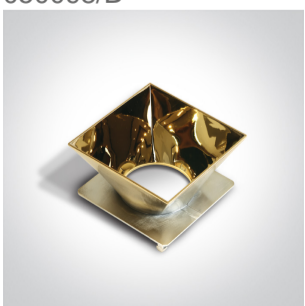

01 Recessed Spots Fixed > The Chill Out Trimless Range

50105RM

Trimless Recessed dark light MR16 spot with interchangeable reflector and GU10 lampholder.

Reflector must be order seperately.

Complies with standard EN60598-1 and any other specific standards.

Downloads

Dimensions

Gallery

Must be ordered separately

050098/B

050098/BS

050098/C

050098/CU

050098/G

050098/GL

050098/W

Physical Specification

Product Type	Gear
Item Group	01 Recessed Spots Fixed
Family	The Chill Out Trimless Range
Order Code	50105RM
Colour	White
Material	Die Cast
Shape	Circular
Height	40mm
Diameter	60mm
Cutout Hole Width	85mm
Cutout Hole Length	75mm
Recessed trimless ceiling	Yes
Depth Required	130mm
Indoor	Yes
Adjustable	No