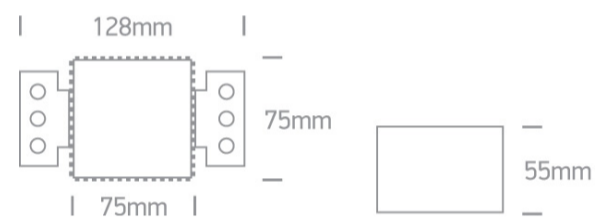

01 Recessed Spots Fixed > The Chill Out Trimless Range

50105RM

Trimless Recessed dark light MR16 spot with interchangeable reflector and GU10 lampholder.

Reflector must be order seperately.

Complies with standard EN60598-1 and any other specific standards.

Downloads

Dimensions

Gallery

Must be ordered separately

050098/B

050098/BS

050098/C

050098/CU

050098/G

050098/GL

050098/W

Physical Specification

Product Type	Gear
Item Group	01 Recessed Spots Fixed
Family	The Chill Out Trimless Range
Order Code	50105RM
Colour	White
Material	Die Cast
Shape	Circular
Height	40mm
Diameter	60mm
Cutout Hole Width	85mm
Cutout Hole Length	75mm
Recessed trimless ceiling	Yes
Depth Required	130mm
Indoor	Yes
Adjustable	No

Box Length

10cm

Box Width

7cm

Box Height

15cm

Box Weight

0,210