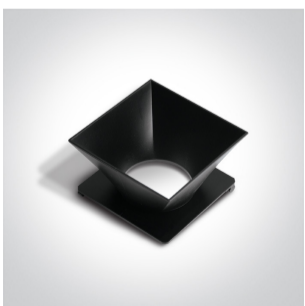

01 Recessed Spots Fixed > The Chill Out Trimless Range

50105RM

Trimless Recessed dark light MR16 spot with interchangeable reflector and GU10 lampholder.

Reflector must be order seperately.

Complies with standard EN60598-1 and any other specific standards.

Downloads

Dimensions

Gallery

Must be ordered separately

050098/B

050098/BS

050098/C

050098/CU

050098/G

050098/GL

050098/W

Physical Specification

Product Type	Gear
Item Group	01 Recessed Spots Fixed
Family	The Chill Out Trimless Range
Order Code	50105RM
Colour	White
Material	Die Cast
Shape	Circular
Height	40mm
Diameter	60mm
Cutout Hole Width	85mm
Cutout Hole Length	75mm
Recessed trimless ceiling	Yes
Depth Required	130mm
Indoor	Yes
Adjustable	No