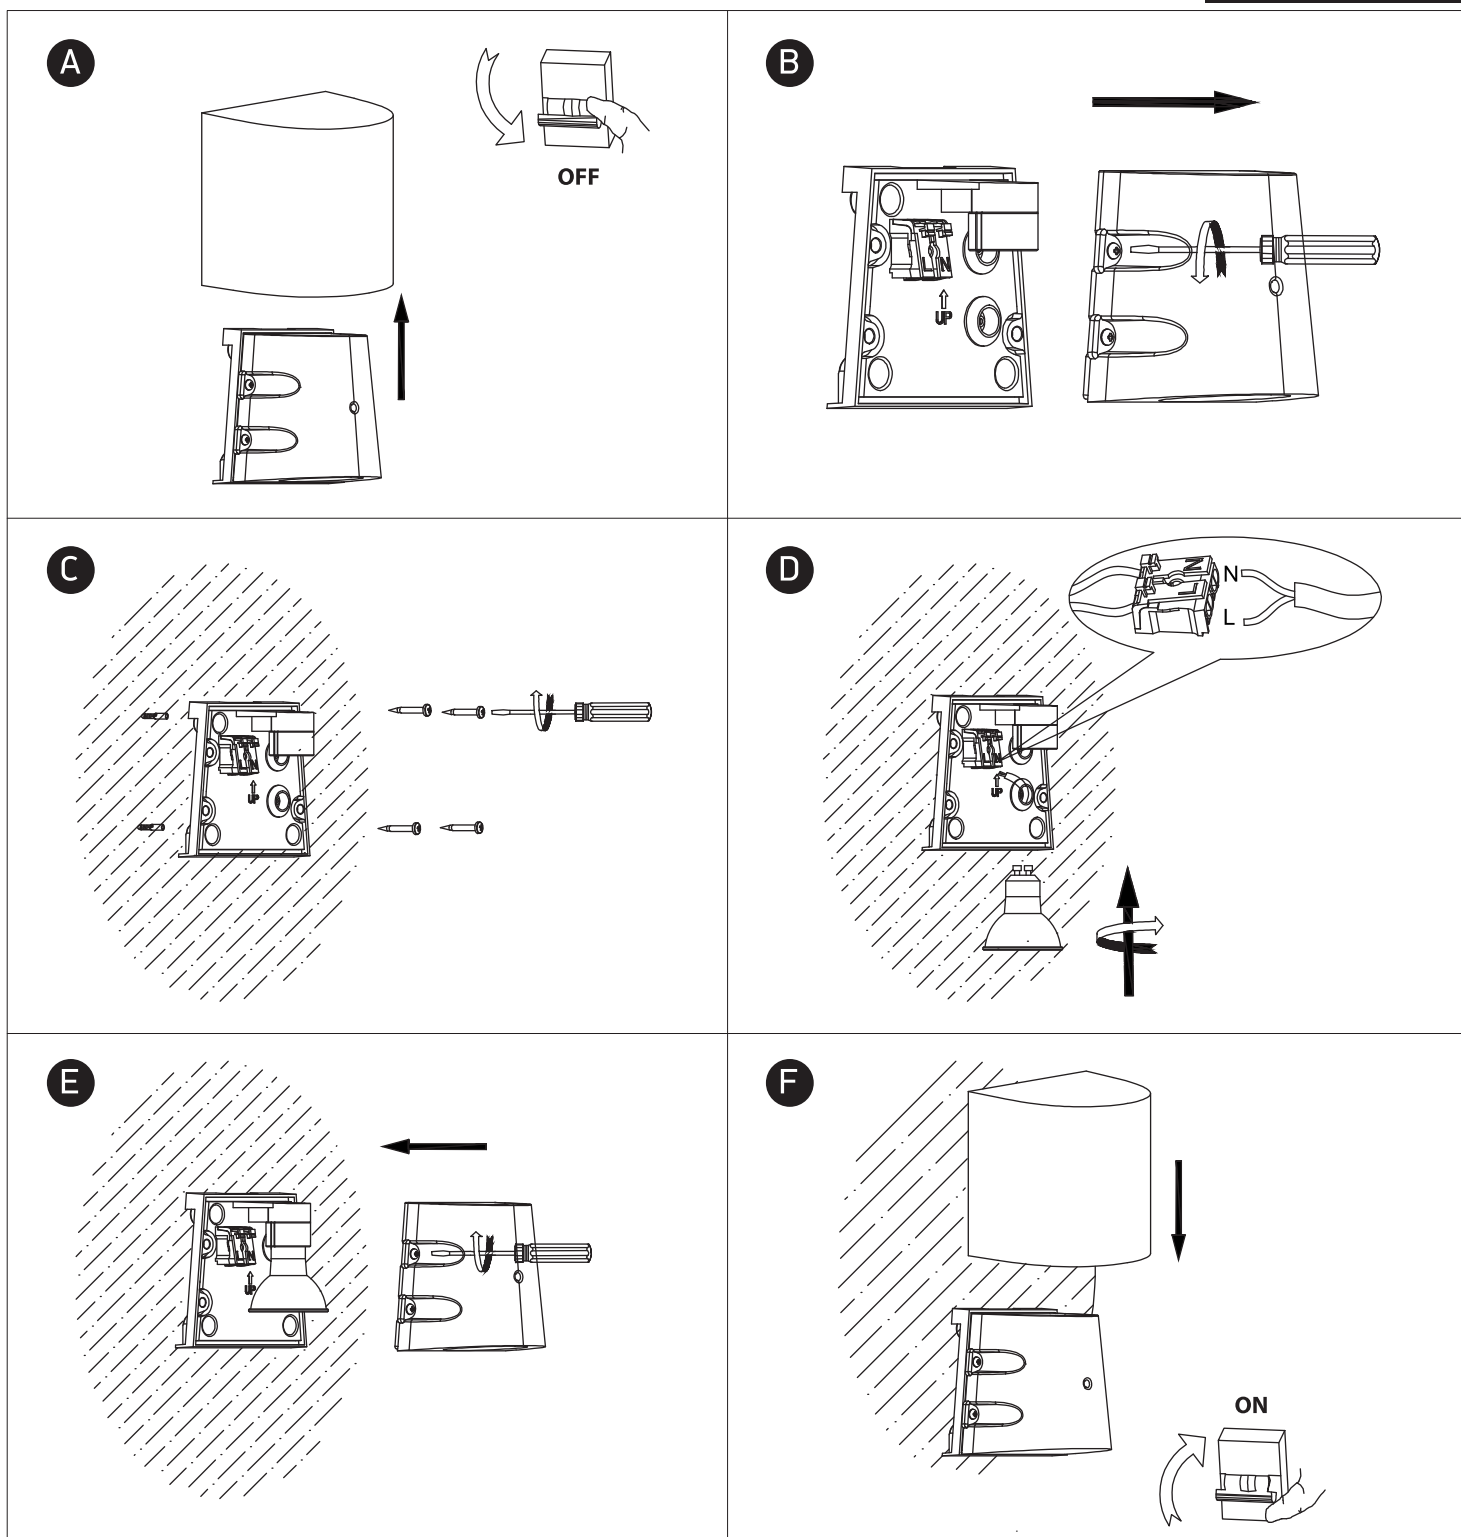

INSTALLATION MANUAL

67536A

100-240V | MR16 | GU10 | 6W | IP65 | ABS + PC

Warnings:

1. Make sure that the product is installed properly before connecting to electricity.
2. Do not cover the fitting.
3. Maintenance and installation should only be carried out by a professional electrician.