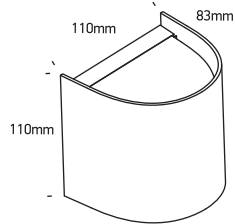

INSTALLATION MANUAL

67536A

100-240V | MR16 | GU10 | 6W | IP65 | ABS + PC

Warnings:

1. Make sure that the product is installed properly before connecting to electricity.
2. Do not cover the fitting.
3. Maintenance and installation should only be carried out by a professional electrician.