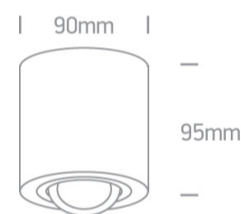

### Dimensions

### Physical Specification

Item Group	13 Wall & Ceiling
Family	The GU10 Ceiling Lights Aluminium
Order Code	12105AB/B
Colour	Black
Material	Aluminium
Shape	Circular
Height	90mm
Diameter	95mm
Surface Ceiling	Yes
Indoor	Yes
Adjustable	2 Directions