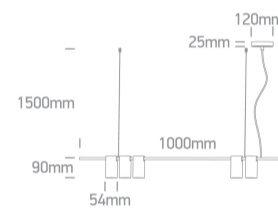

New 2025 Edition 2>Pendants

63146A/BBS

5x7W GU10 pendant.

Complies with standard EN60598-1 and any other specific standards.

Downloads

Dimensions

Physical Specification

Item Group	New 2025 Edition 2
Family	Pendants
Order Code	63146A/BBS
Colour	Brushed Brass
Material	Aluminium
Shape	Rectangular
Length	1000mm
Height	1500mm
Suspended Ceiling	Yes
Indoor	Yes
Adjustable	No

Gear	No
Fitting + Driver	
Input Voltage	100-240V
50 Hz	Yes
60 Hz	Yes
Safety Class	
Power(Watts)	5x7W
IP Rating	IP20
Light Source	Replaceable lamp
Lamp Holder	GU10
Number of Lamps	5
Dimmable	N/A
F Mark	