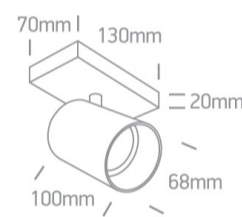

## 65105N/MG

10W Retro surface wall and ceiling decorative MR16 GU10 Spot.

Complies with standard EN60598-1 and any other specific standards.

### Dimensions

### Physical Specification

Item Group	12 Wall & Ceiling
Family	The Retro GU10 Spots
Order Code	65105N/MG
Colour	Metal Grey
Material	Aluminium
Shape	Rectangular
Length	130mm
Width	70mm
Height	20mm
Surface Ceiling	Yes
Surface Wall	Yes
Indoor	Yes

## Packing Info

Box Length

15cm

Box Width

13cm

Box Height

8,5cm

Box Weight