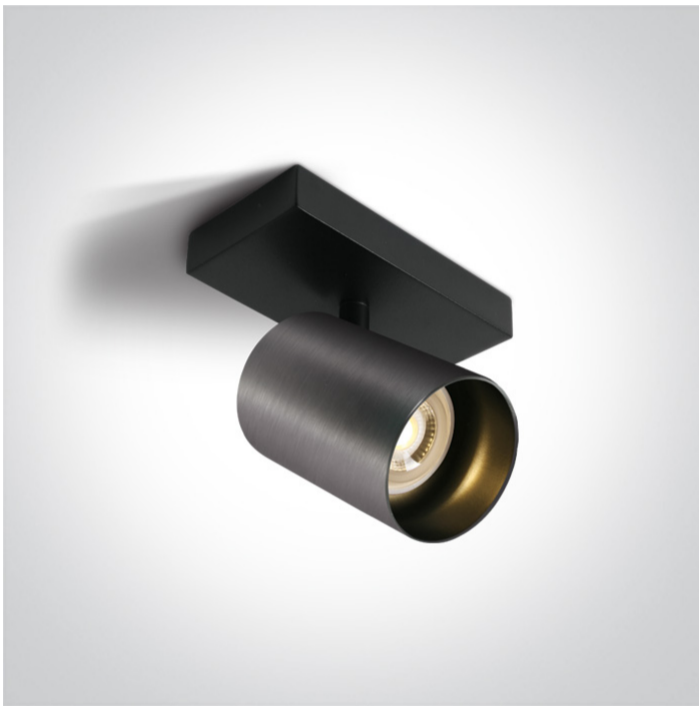

## 65105N/MG

10W Retro surface wall and ceiling decorative MR16 GU10 Spot.

Complies with standard EN60598-1 and any other specific standards.

### Physical Specification

Item Group	12 Wall & Ceiling
Family	The Retro GU10 Spots
Order Code	65105N/MG
Colour	Metal Grey
Material	Aluminium
Shape	Rectangular
Length	130mm
Width	70mm
Height	20mm
Surface Ceiling	Yes
Surface Wall	Yes
Indoor	Yes