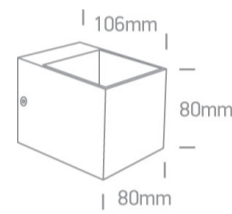

13 Wall & Ceiling>G9 Decorative Wall Lights Aluminium

6030/B

30W G9 Aluminium Mirror Reflector Decorative Wall Lights.

Complies with standard EN60598-1 and any other specific standards

Downloads

Dimensions

Physical Specification

Item Group	13 Wall & Ceiling
Family	G9 Decorative Wall Lights Aluminium
Order Code	6030/B
Colour	Black
Material	Aluminium
Shape	Rectangular
Length	80mm
Width	80mm
Height	106mm
Surface Wall	Yes
Indoor	Yes
Adjustable	No