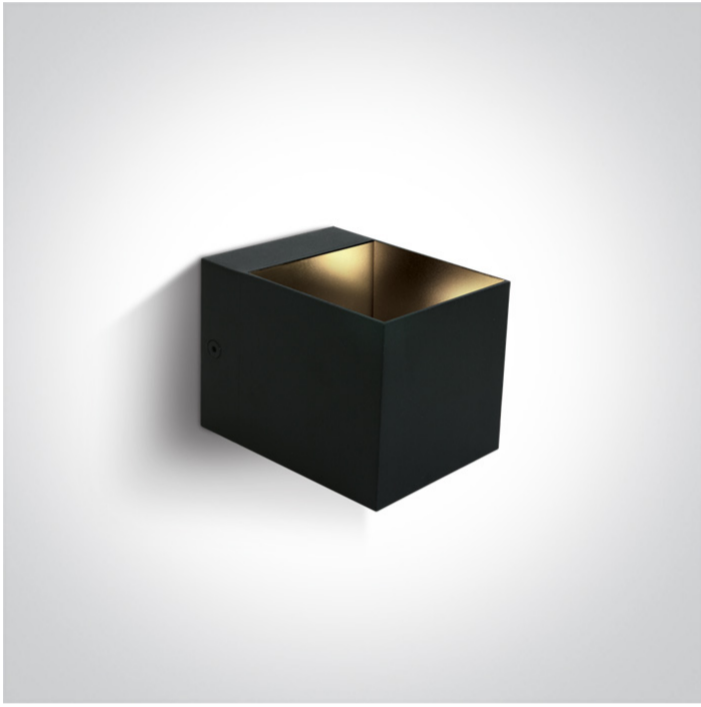

13 Wall & Ceiling>G9 Decorative Wall Lights Aluminium

6030/B

30W G9 Aluminium Mirror Reflector Decorative Wall Lights.

Complies with standard EN60598-1 and any other specific standards

Downloads

Dimensions

Physical Specification

Item Group	13 Wall & Ceiling
Family	G9 Decorative Wall Lights Aluminium
Order Code	6030/B
Colour	Black
Material	Aluminium
Shape	Rectangular
Length	80mm
Width	80mm
Height	106mm
Surface Wall	Yes
Indoor	Yes
Adjustable	No