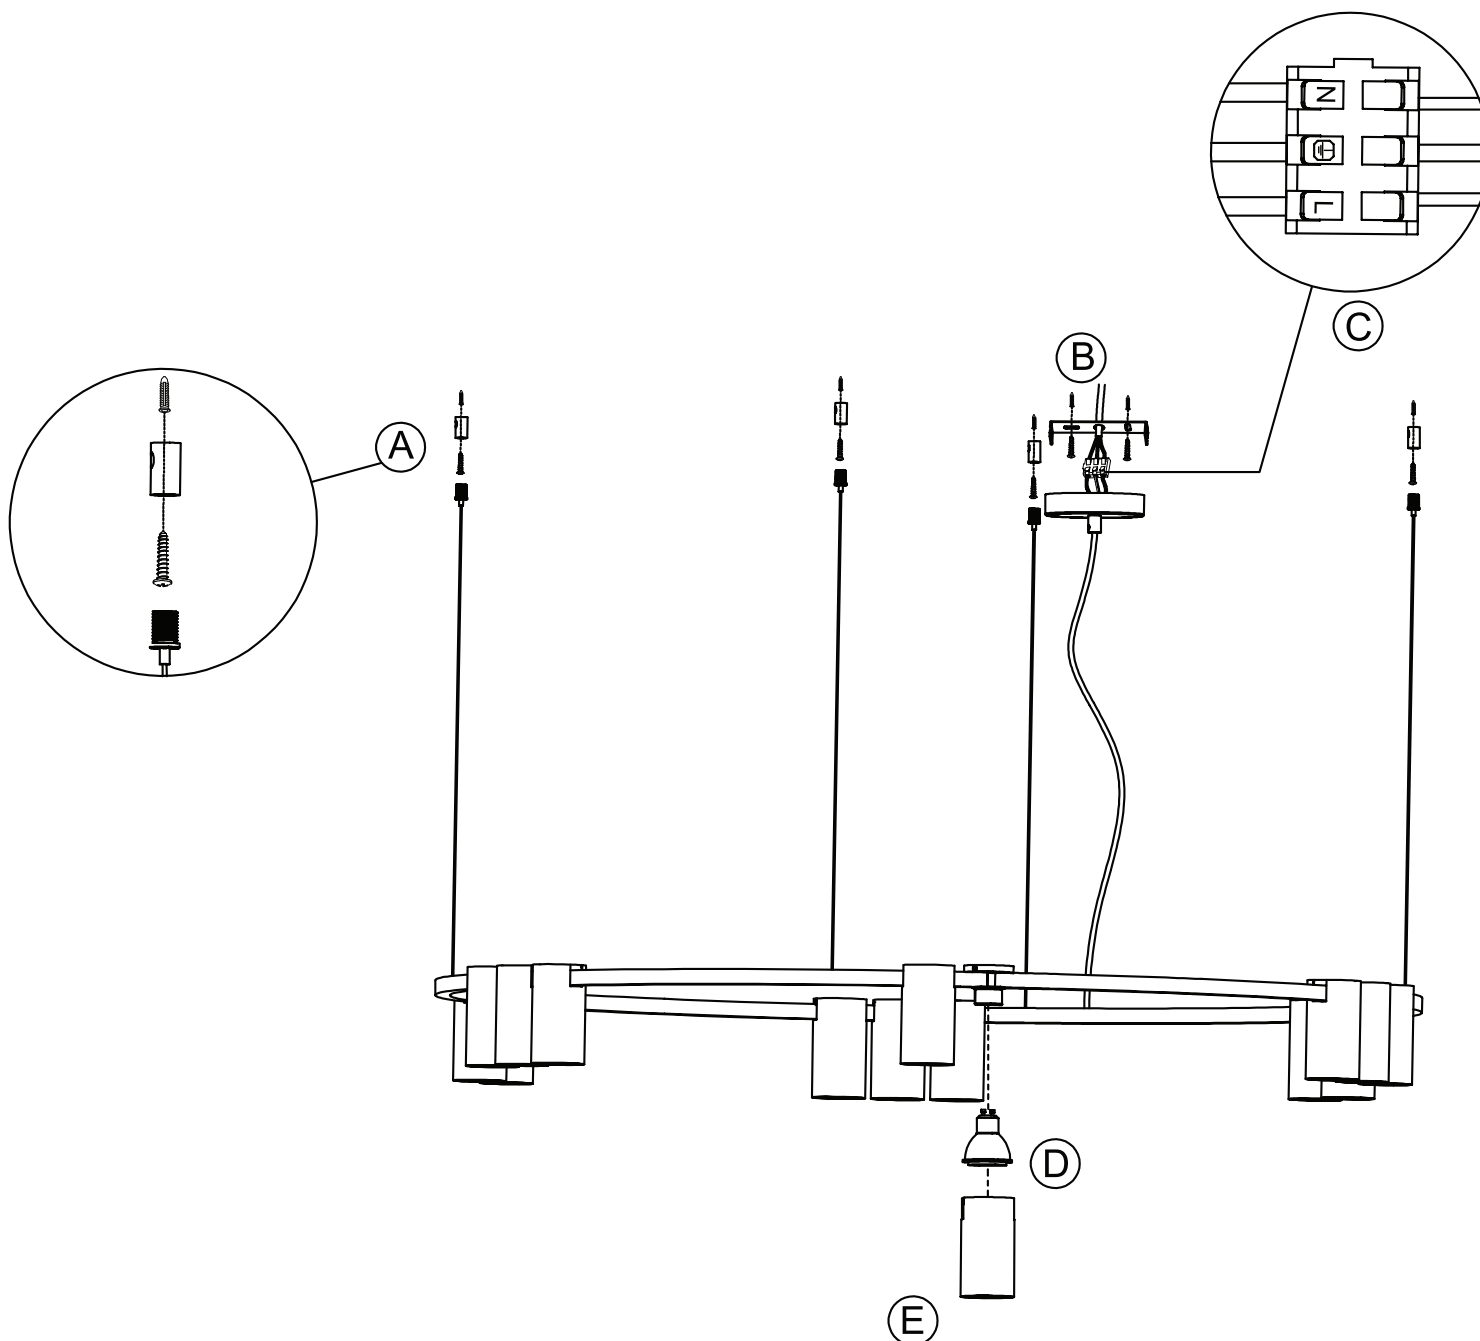

# INSTALLATION MANUAL

63146D

100-240V | MR16 | GU10 | 15x7W | IP20 | Aluminium