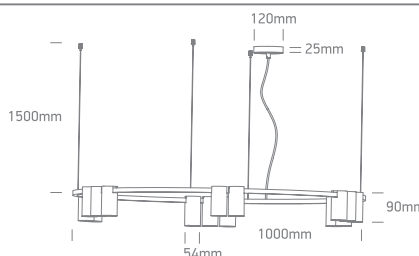

# INSTALLATION MANUAL

63146D

100-240V | MR16 | GU10 | 15x7W | IP20 | Aluminium