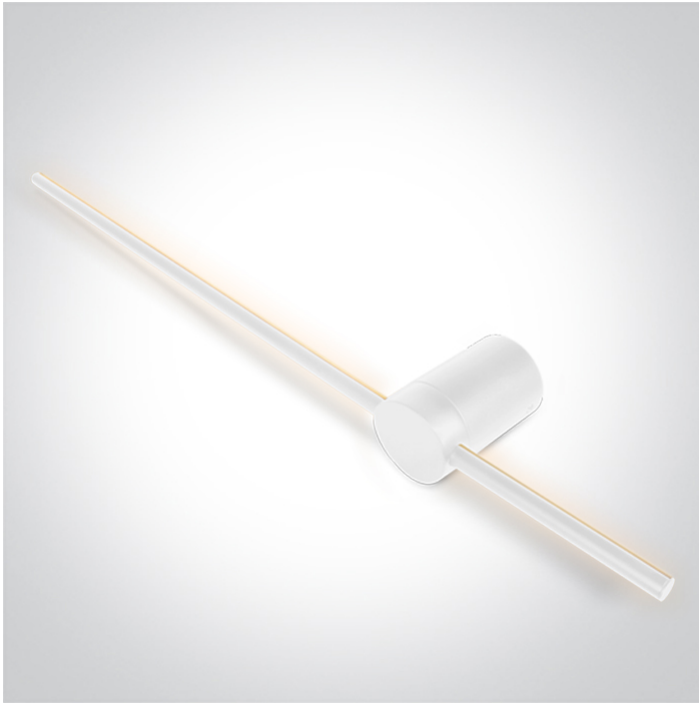

New 2025 Edition 2>Decorative

65148B/W/W

15W adjustable wall mounted light.

Complete with non-dimmable driver.

Complies with standard EN60598-1 and any other specific standards.

Downloads

Dimensions

Physical Specification

Item Group	New 2025 Edition 2
Family	Decorative
Order Code	65148B/W/W
Colour	White
Material	Aluminium
Shape	Rectangular
Length	900mm
Width	70mm
Height	110mm
Surface Wall	Yes
Indoor	Yes
Adjustable	1 Direction