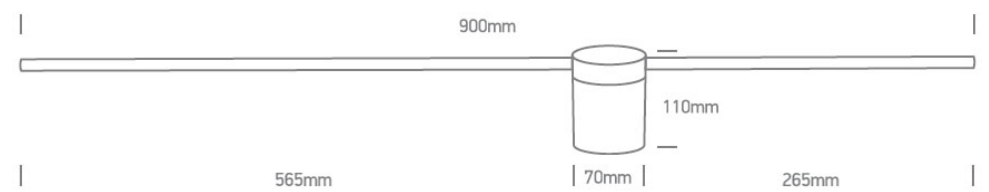

New 2025 Edition 2>Decorative

65148B/W/W

15W adjustable wall mounted light.

Complete with non-dimmable driver.

Complies with standard EN60598-1 and any other specific standards.

Downloads

Dimensions

Physical Specification

Item Group	New 2025 Edition 2
Family	Decorative
Order Code	65148B/W/W
Colour	White
Material	Aluminium
Shape	Rectangular
Length	900mm
Width	70mm
Height	110mm
Surface Wall	Yes
Indoor	Yes
Adjustable	1 Direction