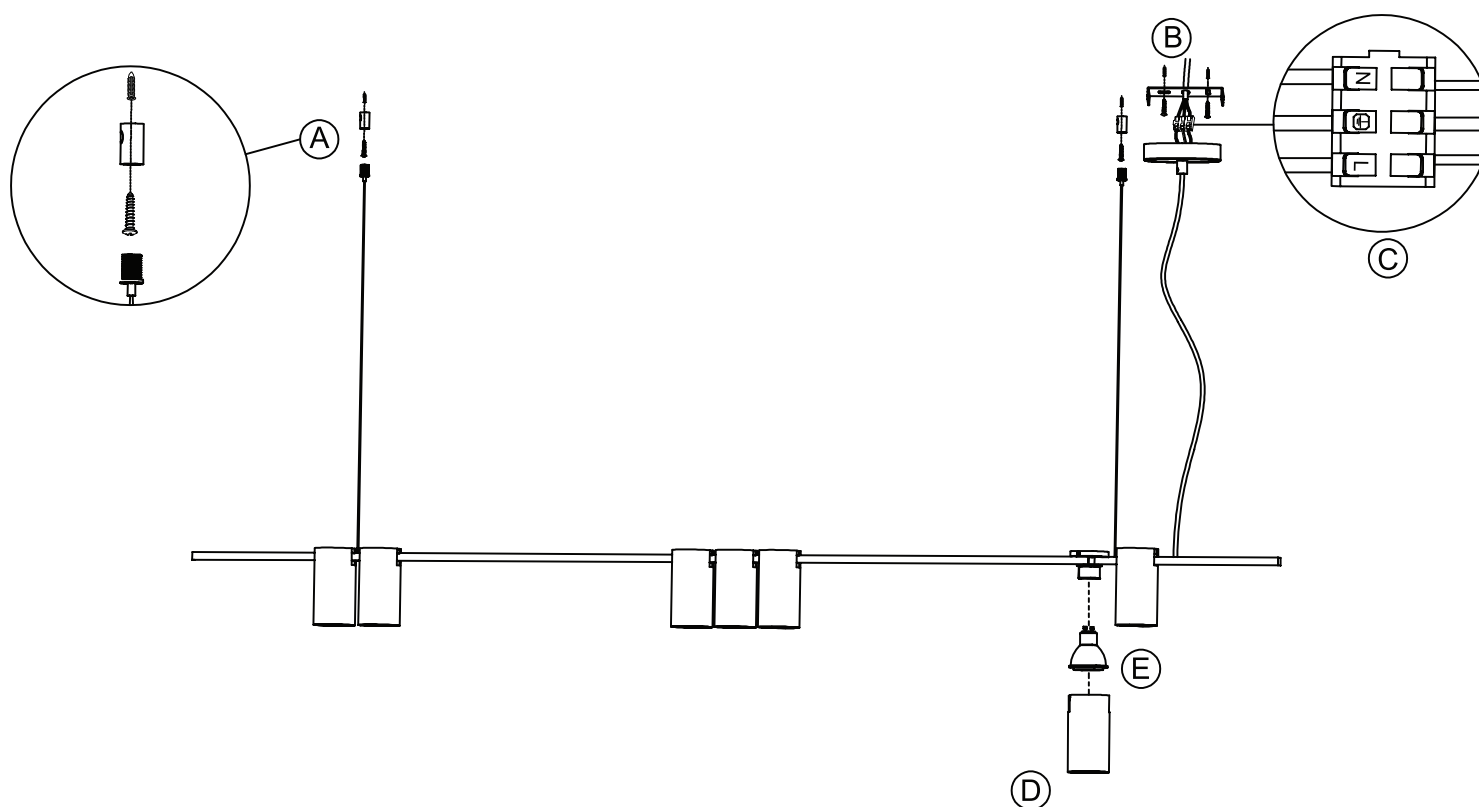

INSTALLATION MANUAL

63146B

100-240V | MR16 | GU10 | 7x7W | IP20 | Aluminium

Warnings:

1. Make sure that the product is installed properly before connecting to electricity.
2. Do not cover the fitting.
3. Maintenance and installation should only be carried out by a professional electrician.