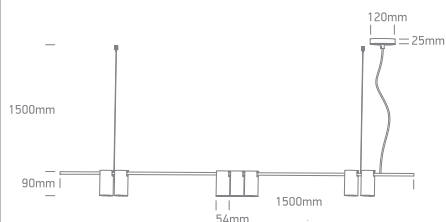

INSTALLATION MANUAL

63146B

100-240V | MR16 | GU10 | 7x7W | IP20 | Aluminium

Warnings:

1. Make sure that the product is installed properly before connecting to electricity.
2. Do not cover the fitting.
3. Maintenance and installation should only be carried out by a professional electrician.