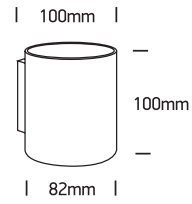

# INSTALLATION MANUAL

6017

100-240V | G9 | 30W | IP20 | Aluminium

one  
LIGHT