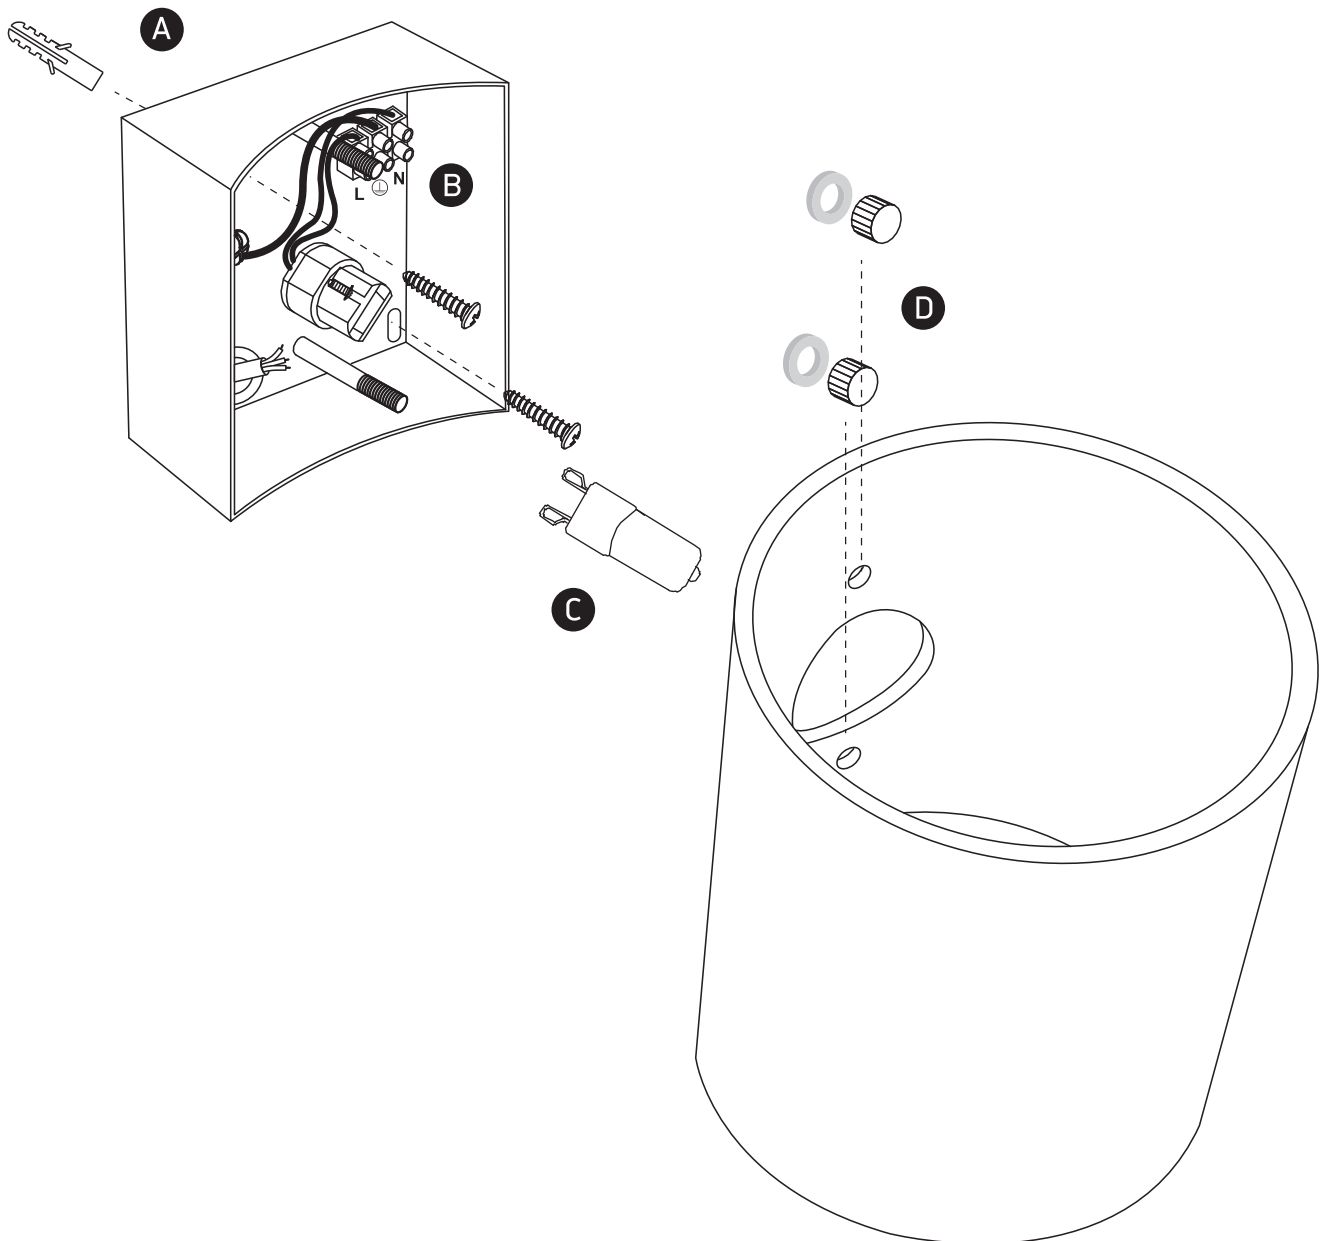

# INSTALLATION MANUAL

6017

100-240V | G9 | 30W | IP20 | Aluminium

one  
LIGHT