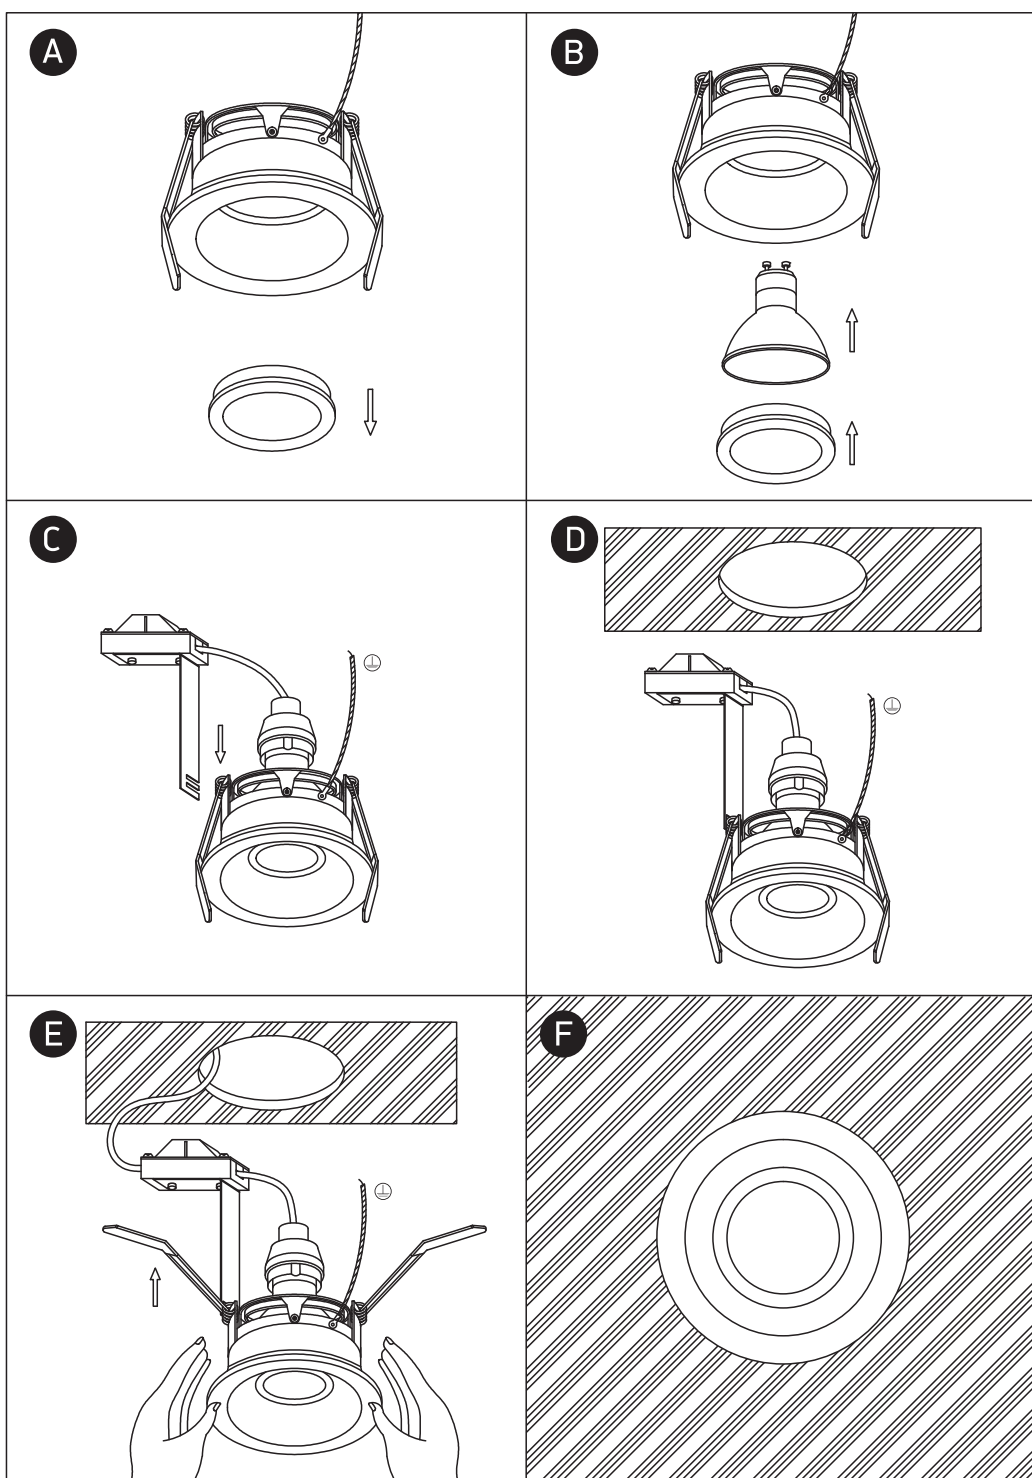

# INSTALLATION MANUAL

11105D4

100-240V | MR16 | GU10 | 10W | IP20 | Aluminium | Adjustable