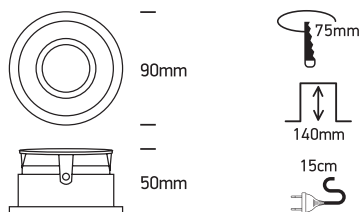

# INSTALLATION MANUAL

11105D4

100-240V | MR16 | GU10 | 10W | IP20 | Aluminium | Adjustable