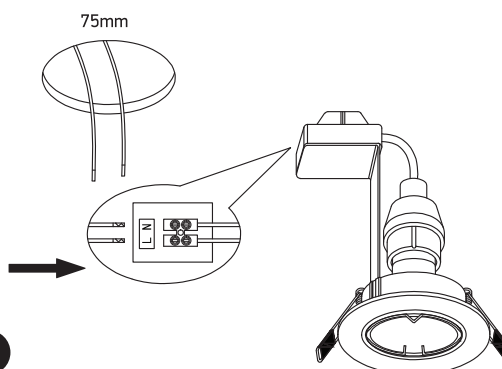

INSTALLATION MANUAL

11105GU3

230V | GU10 | 4W | IP20 | Die cast | Adjustable

A

B

C

D

E

F

Warnings:

1. Make sure that the product is installed properly before connecting to electricity.
2. Do not cover the fitting.
3. Maintenance and installation should only be carried out by a professional electrician.