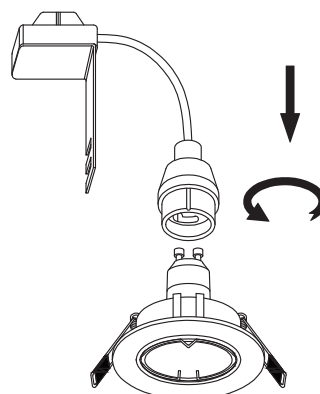

INSTALLATION MANUAL

11105GU3

230V | GU10 | 4W | IP20 | Die cast | Adjustable

A

B

C

D

E