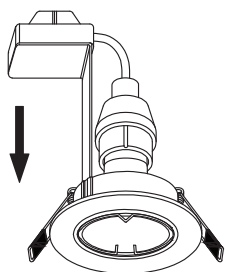

INSTALLATION MANUAL

11105GU3

230V | GU10 | 4W | IP20 | Die cast | Adjustable

A

B

C

D

E