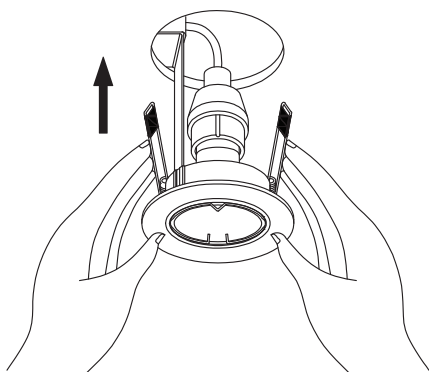

INSTALLATION MANUAL

11105GU3

230V | GU10 | 4W | IP20 | Die cast | Adjustable

A

B

C

D

E