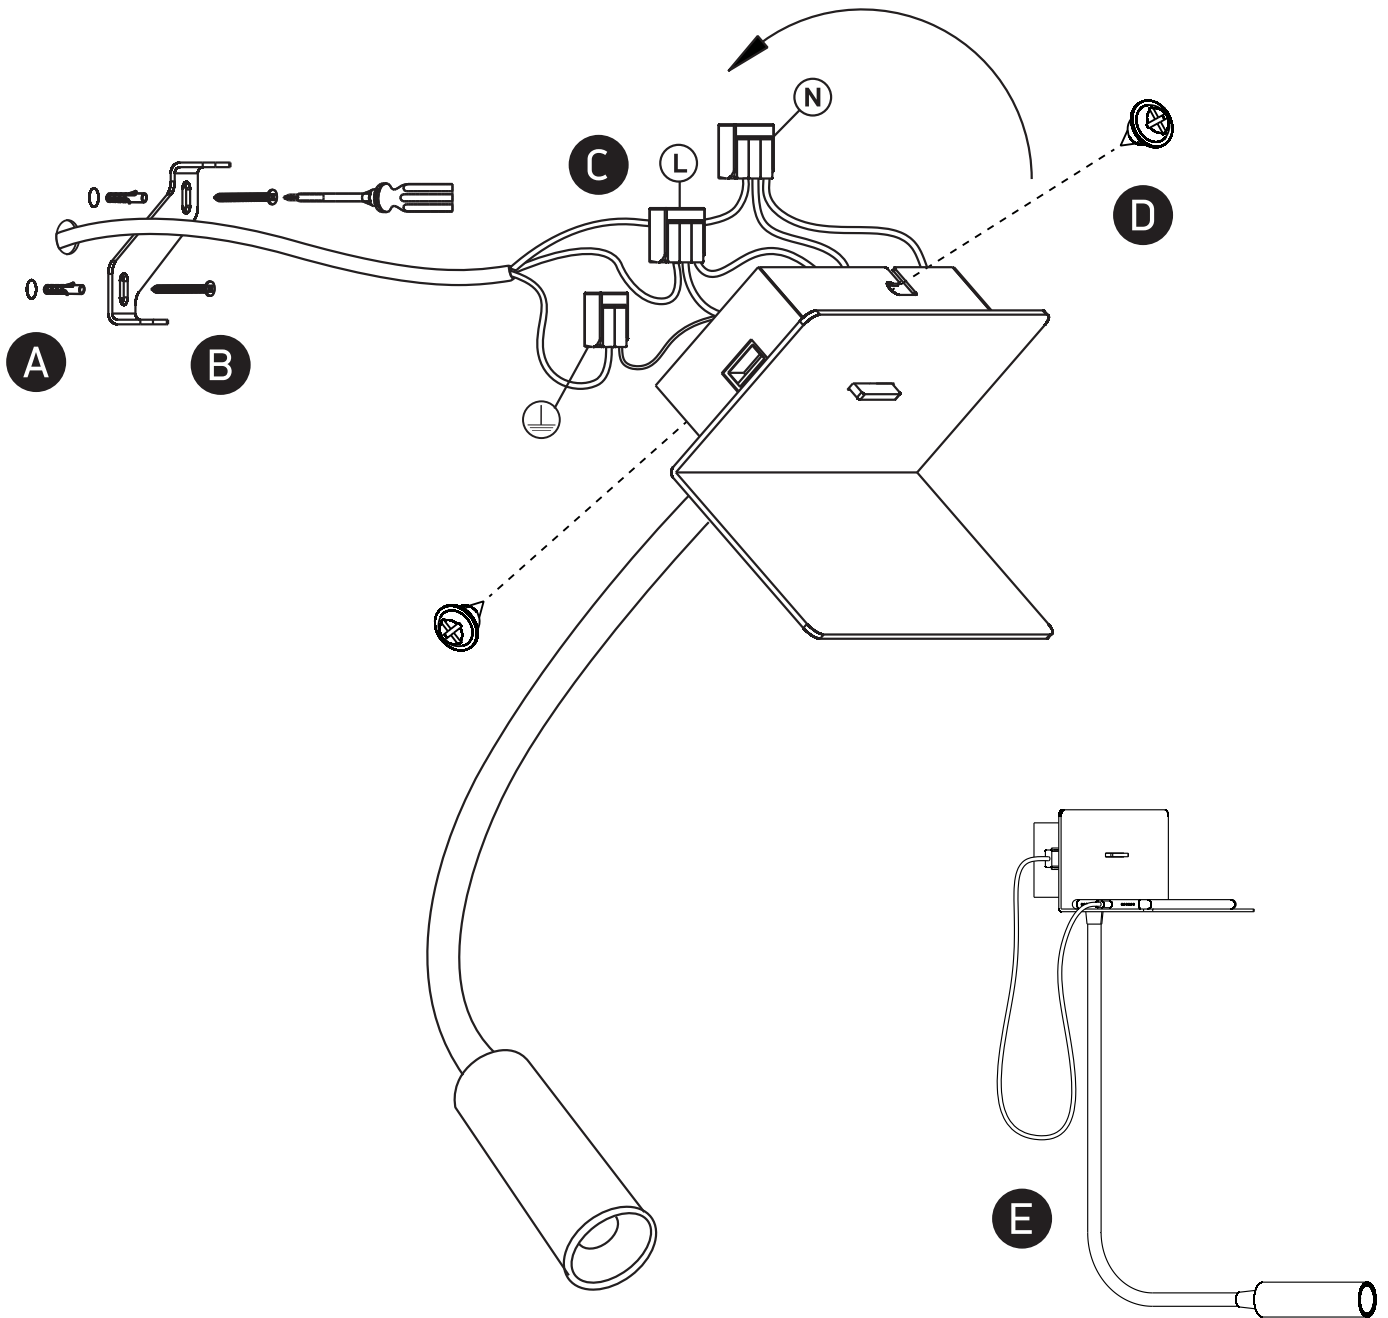

# INSTALLATION MANUAL

65744

ecolight

ADJUSTABLE

RECYCLABLE

230V | COB LED | 3W | IP20 | Aluminium

Complete with driver.  
USB charging socket.

85  
CRI

## Warnings:

1. Make sure that the product is installed properly before connecting to electricity.
2. Do not cover the fitting.
3. Maintenance and installation should only be carried out by a professional electrician.