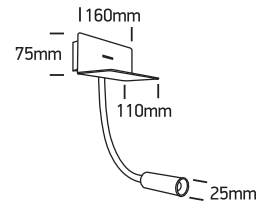

# INSTALLATION MANUAL

65744

ecolight

ADJUSTABLE

RECYCLABLE

230V | COB LED | 3W | IP20 | Aluminium

Complete with driver.  
USB charging socket.

85  
CRI