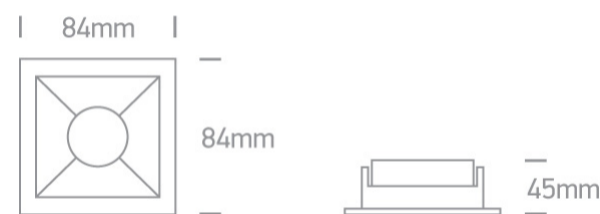

01 Recessed Spots Fixed > The Chill Out Range Square

50105M/W/BS

White Body Brass Reflector Dark Light Recessed MR16 spot with GU10 lampholder.

Complies with standard EN60598-1 and any other specific standards.

Downloads

Dimensions

Physical Specification

Product Type	Fitting
Item Group	01 Recessed Spots Fixed
Family	The Chill Out Range Square
Order Code	50105M/W/BS
Colour	White-Brass
Material	Aluminium
Shape	Rectangular
Length	84mm
Width	84mm
Height	45mm
Cutout Hole Width	76mm
Cutout Hole Length	76mm

Recessed Ceiling	Yes
Depth Required	130mm
Indoor	Yes

Electrical Characteristics

Gear	No
------	----

Fitting + Driver

Input Voltage	100-240V
50 Hz	Yes
60 Hz	Yes
Safety Class	
Power(Watts)	10W
IP Rating	IP20
Light Source	Replaceable lamp
Lamp Holder	GU10
Number of Lamps	1
Dimmable	N/A
Cable Length	15cm
F Mark	

Illumination Data

Illumination Diagram	
Dark Light	Yes

Packing Info

Box Length	10cm
Box Width	10cm
Box Height	10cm
Box Weight	0,183kg

Pcs/Carton

50

Barcode

5291889053200