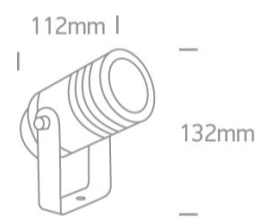

20 Garden & Underwater>Garden Spots

67198G/AN

35W garden spot, MR16, GU10, IP65, supplied with spike, for garden illumination.

Complies with standard EN60598-1 and any other specific standards.

Downloads

Dimensions

Gallery

Physical Specification

Item Group	20 Garden & Underwater
Family	Garden Spots
Order Code	67198G/AN
Colour	Anthracite
Material	Aluminium
Shape	Circular
Height	112mm

Diameter	132mm
Surface Ceiling	Yes
Surface Wall	Yes
Surface Floor/Ground	Yes
Outdoor	Yes
Adjustable	1 Direction

Electrical Characteristics

Gear	No
Fitting + Driver	
Input Voltage	220-240V
50 Hz	Yes
60 Hz	Yes
Safety Class	
Power(Watts)	35W
IP Rating	IP65
Light Source	Replaceable lamp
Number of Lamps	1
Dimmable	No
Cable Length	150cm
F Mark	