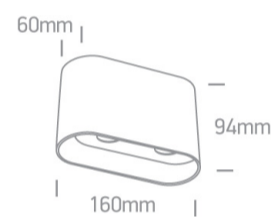

## 12205T/B

2x10W MR16 GU10 Ceiling Light.

Complies with standard EN60598-1 and any other specific standards.

### Dimensions

### Physical Specification

Item Group	12 Wall & Ceiling
Family	GU10 Decorative Cylinders Aluminium
Order Code	12205T/B
Colour	Black
Material	Aluminium
Shape	Rectangular
Length	160mm
Width	60mm
Height	94mm
Surface Ceiling	Yes
Indoor	Yes
Adjustable	No

## Packing Info

Box Length

16,5cm

Box Width

6,5cm

Box Height

10cm

Box Weight