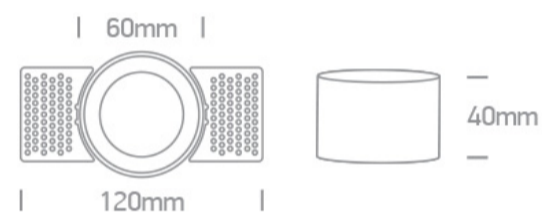

01 Recessed Spots Fixed > The Trimless Chill Out Range Aluminium

10105TR/W

Trimless Dark Light Recessed MR16 spot with GU10 lampholder.

Complies with standard EN60598-1 and any other specific standards.

Downloads

Dimensions

Gallery

Physical Specification

Item Group	01 Recessed Spots Fixed
Family	The Trimless Chill Out Range Aluminium
Order Code	10105TR/W
Colour	White
Material	Aluminium
Shape	Circular
Height	40mm

Diameter	60mm
Cutout Hole Diameter	70mm
Recessed trimless ceiling	Yes
Depth Required	120mm
Indoor	Yes
Adjustable	No

Electrical Characteristics

Gear	No
Fitting + Driver	
Input Voltage	100-240V
50 Hz	Yes
60 Hz	Yes
Safety Class	
Power(Watts)	10W
IP Rating	IP20
Light Source	Replaceable lamp
Lamp Holder	GU10
Number of Lamps	1
Dimmable	N/A
Cable Length	15cm
F Mark	