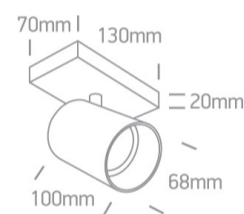

18 Decorative>The Retro GU10 Spots

**65105N/B**

10W Retro surface wall and ceiling decorative MR16 GU10 Spot.

Complies with standard EN60598-1 and any other specific standards.

#### Dimensions

#### Physical Specification

Item Group	18 Decorative
Family	The Retro GU10 Spots
Order Code	65105N/B
Colour	Black
Material	Aluminium
Shape	Rectangular
Length	130mm
Width	70mm
Height	20mm
Surface Ceiling	Yes
Surface Wall	Yes
Indoor	Yes

## Packing Info

Box Length

15cm

Box Width

13cm

Box Height

8,5cm

Pcs/Carton