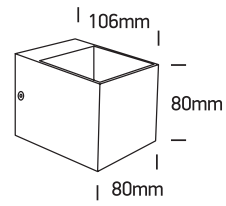

# INSTALLATION MANUAL

6030

100-240V | G9 | 30W | IP20 | Aluminium

one  
LIGHT