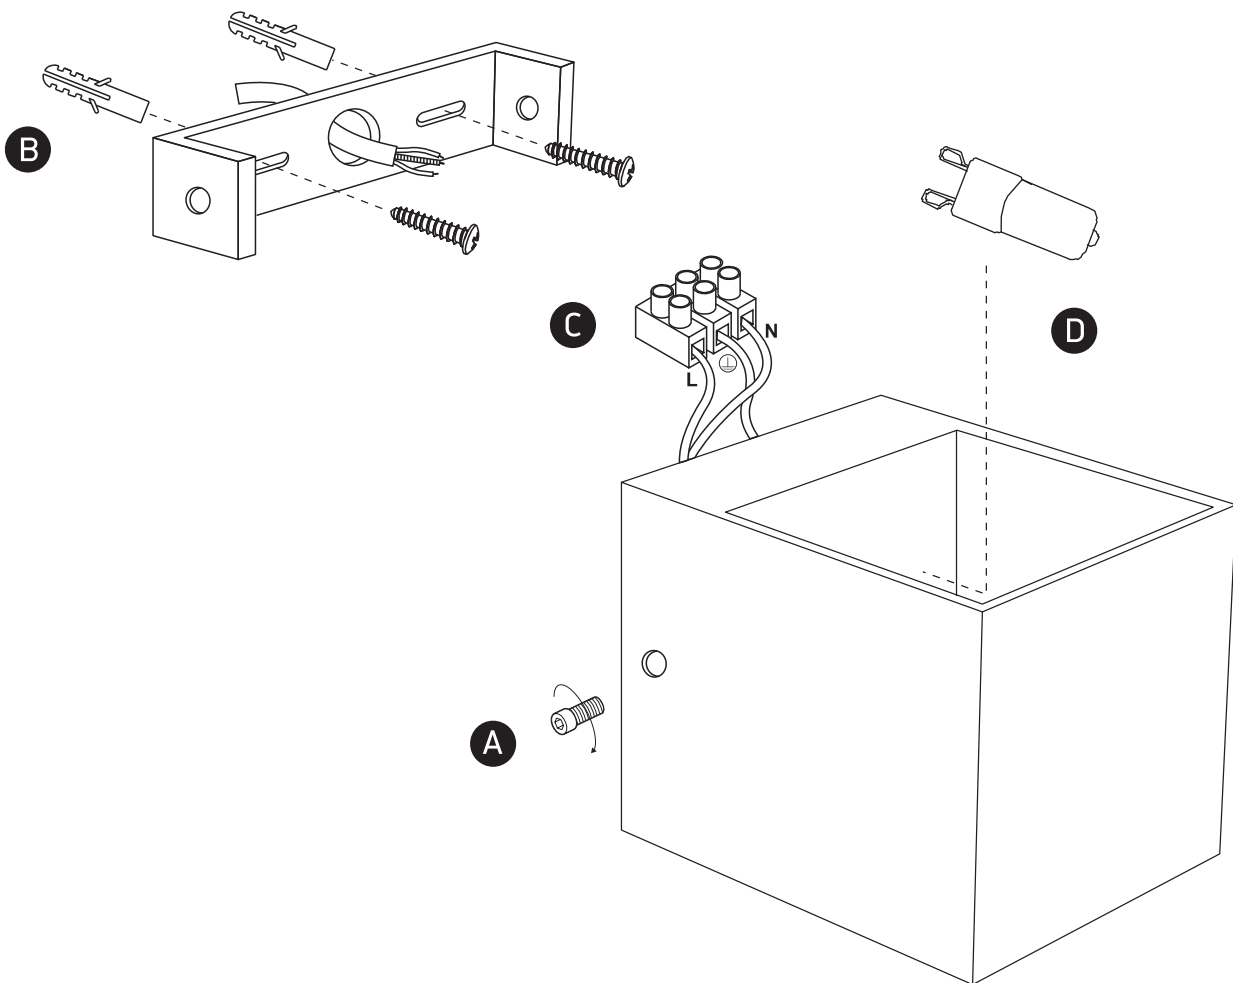

# INSTALLATION MANUAL

6030

100-240V | G9 | 30W | IP20 | Aluminium

one  
LIGHT

## Warnings:

1. Make sure that the product is installed properly before connecting to electricity.
2. Do not cover the fitting.
3. Maintenance and installation should only be carried out by a professional electrician.