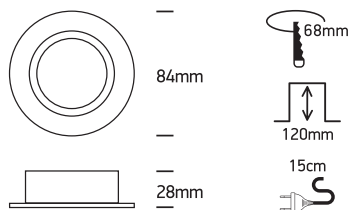

# INSTALLATION MANUAL

11105A1

100-240V | MR16 | GU10 | 50W | IP20 | Aluminium | Adjustable

one  
LIGHT