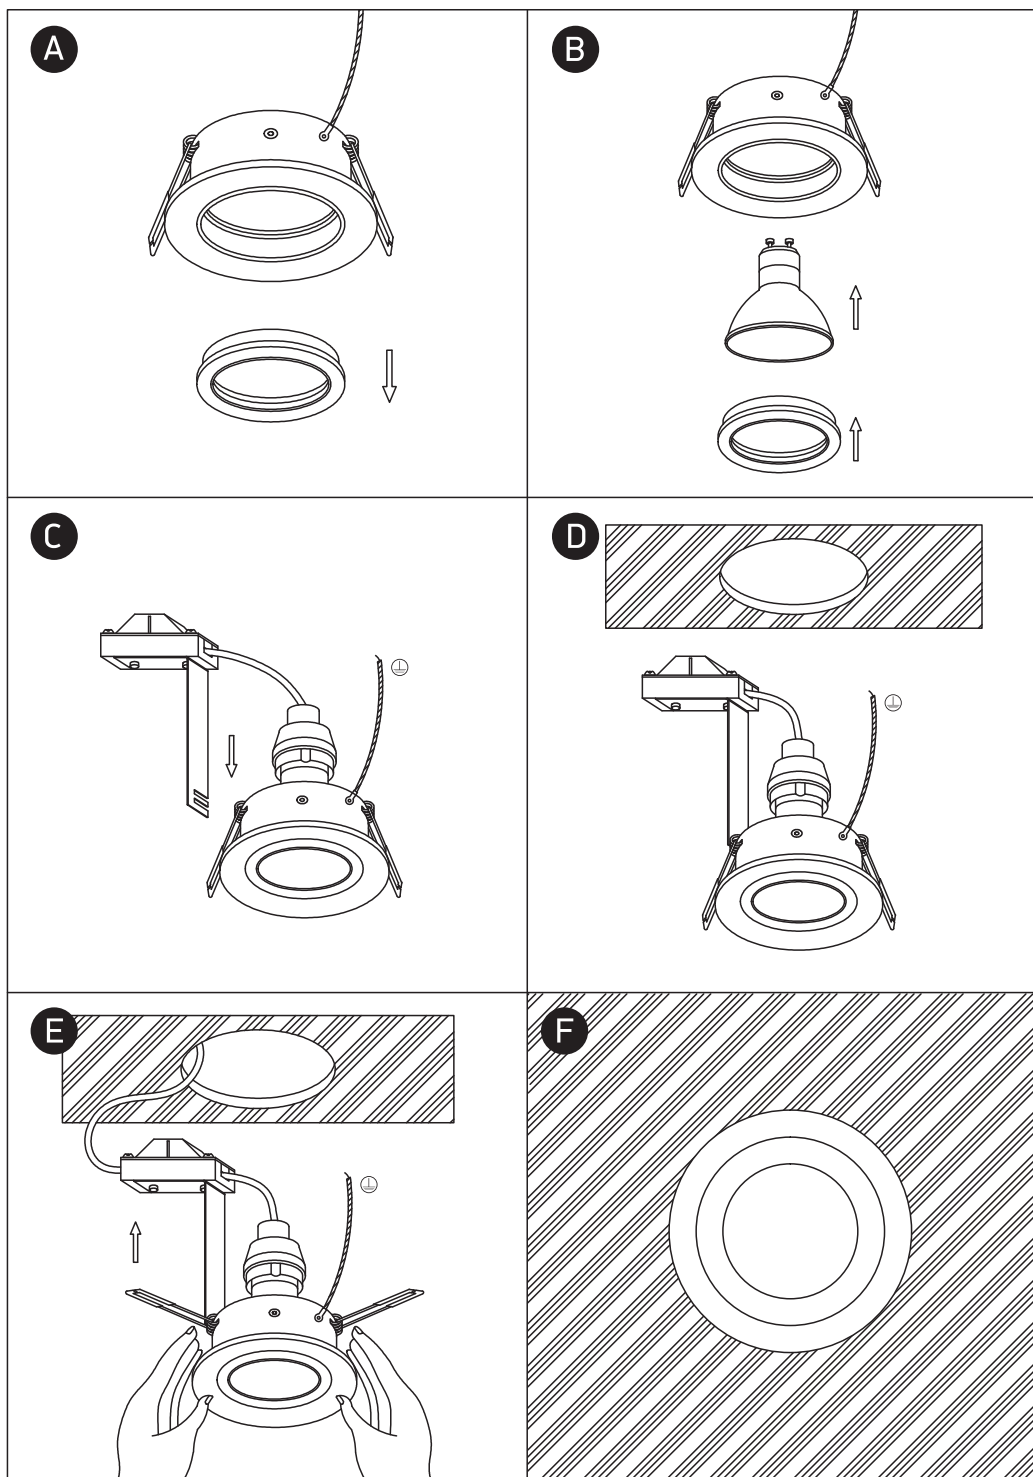

# INSTALLATION MANUAL

11105A1

100-240V | MR16 | GU10 | 50W | IP20 | Aluminium | Adjustable

one  
LIGHT