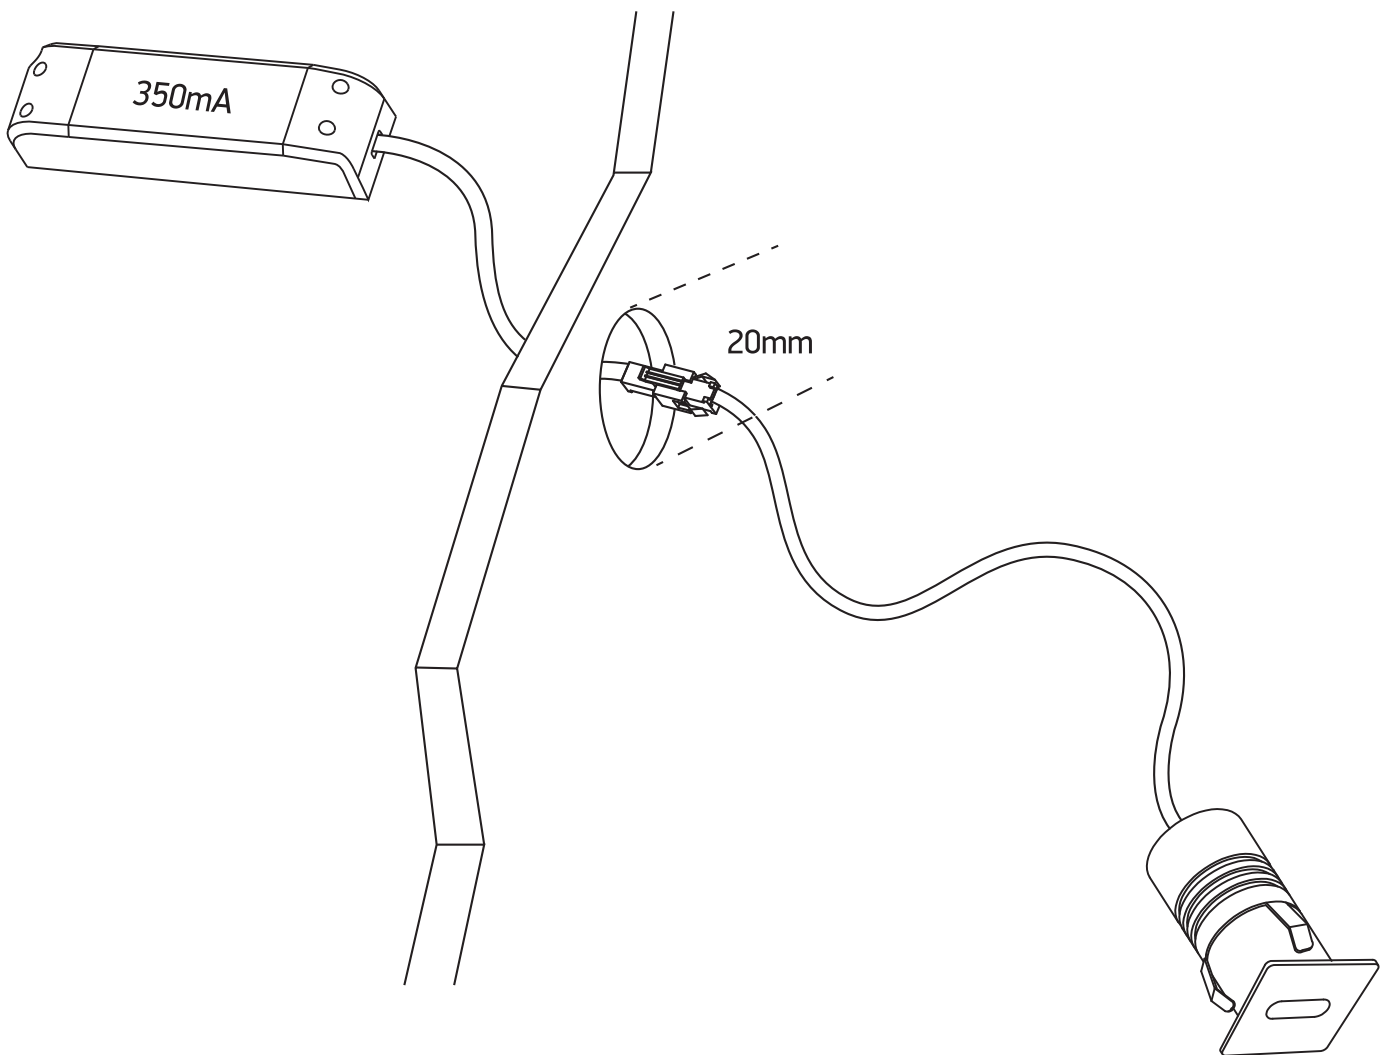

INSTALLATION MANUAL

68004B

ecolight

80
CRI

25mm | 25mm

38mm

one
LIGHT

350mA | 1W | IP20 | Die cast
Requires 350mA driver.